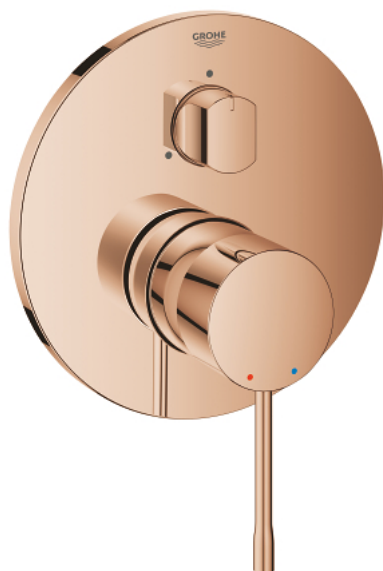

24 092 DA1 ESSENCE SINGLE-LEVER MIXER WITH 3-WAY DIVERTER

PRODUCT DESCRIPTION

- Tyc: warm sunset
- trim set for GROHE Rapido SmartBox (35 600/35 604)
- GROHE SilkMove 46 mm ceramic cartridge
- GROHE LongLife finish
- GROHE FastFixation escutcheon with covered shaft sealing and covered fixing
- metal escutcheon, retroactively 6° adjustable
- metal lever
- 3-way diverter
- without roughing-in set 35 600/35 604 (please order separately)
- flow performance: outlet A = 27 l/min, outlet B = 27 l/min, outlet C = 27 l/min