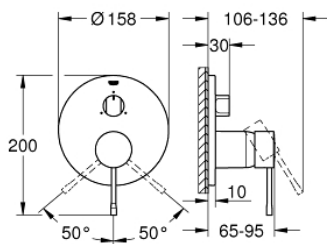

## 24 092 DC1 ESSENCE SINGLE-LEVER MIXER WITH 3-WAY DIVERTER

### PRODUCT DESCRIPTION

- Colour: supersteel
- trim set for GROHE Rapido SmartBox (35 600/35 604)
- GROHE SilkMove 46 mm ceramic cartridge
- GROHE LongLife finish
- GROHE FastFixation escutcheon with covered shaft sealing and covered fixing
- metal escutcheon, retroactively 6° adjustable
- metal lever
- 3-way diverter
- without roughing-in set 35 600/35 604 (please order separately)
- flow performance: outlet A = 27 l/min outlet B = 27 l/min outlet C = 27 l/min

### SPARE PARTS

- 1: Lever (Spare part-nr. 46915DC0)
  - 2: Diverter knob, round (Spare part-nr. 48447DC0)
  - 3: Escutcheon (Spare part-nr. 49108DC0)
  - 4: Mounting plate (Spare part-nr. 49094000)
  - 5: Cap (Spare part-nr. 02693DC0)
  - 6: Cartridge (Spare part-nr. 46048000)
  - 7: Diverter (Spare part-nr. 48448000)
  - 8: Seal (Spare part-nr. 48360000)
  - 9: Temperature limiter (Spare part-nr. 46308000)\*
  - 10: Universal extension set single-lever mixers, 25 mm (Spare part-nr. 1405600)\*
  - 11: Universal extension set single-lever mixers, 50 mm (Spare part-nr. 1405700)\*
- \* Optional accessories