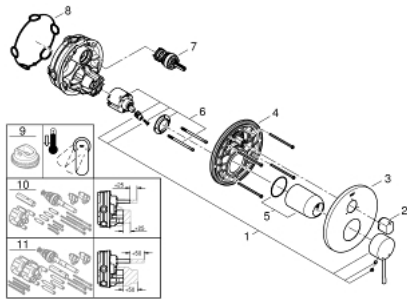

## 24 092 DC1 ESSENCE SINGLE-LEVER MIXER WITH 3-WAY DIVERTER

### PRODUCT DESCRIPTION

- Colour: supersteel
- trim set for GROHE Rapido SmartBox (35 600/35 604)
- GROHE SilkMove 46 mm ceramic cartridge
- GROHE LongLife finish
- GROHE FastFixation escutcheon with covered shaft sealing and covered fixing
- metal escutcheon, retroactively 6° adjustable
- metal lever
- 3-way diverter
- without roughing-in set 35 600/35 604 (please order separately)
- flow performance: outlet A = 27 l/min outlet B = 27 l/min outlet C = 27 l/min

### SPARE PARTS

- 1: Lever (Spare part-nr. 46915DC0)
  - 2: Diverter knob, round (Spare part-nr. 48447DC0)
  - 3: Escutcheon (Spare part-nr. 49108DC0)
  - 4: Mounting plate (Spare part-nr. 49094000)
  - 5: Cap (Spare part-nr. 02693DC0)
  - 6: Cartridge (Spare part-nr. 46048000)
  - 7: Diverter (Spare part-nr. 48448000)
  - 8: Seal (Spare part-nr. 48360000)
  - 9: Temperature limiter (Spare part-nr. 46308000)\*
  - 10: Universal extension set single-lever mixers, 25 mm (Spare part-nr. 1405600)\*
  - 11: Universal extension set single-lever mixers, 50 mm (Spare part-nr. 1405700)\*
- \* Optional accessories