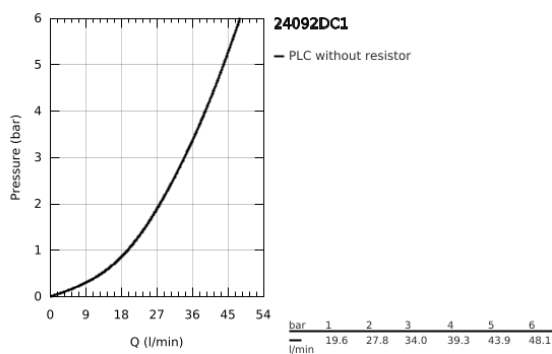

## 24 092 DC1 ESSENCE SINGLE-LEVER MIXER WITH 3-WAY DIVERTER

### PRODUCT DESCRIPTION

- Colour: supersteel
- trim set for GROHE Rapido SmartBox (35 600/35 604)
- GROHE SilkMove 46 mm ceramic cartridge
- GROHE LongLife finish
- GROHE FastFixation escutcheon with covered shaft sealing and covered fixing
- metal escutcheon, retroactively 6° adjustable
- metal lever
- 3-way diverter
- without roughing-in set 35 600/35 604 (please order separately)
- flow performance: outlet A = 27 l/min outlet B = 27 l/min outlet C = 27 l/min