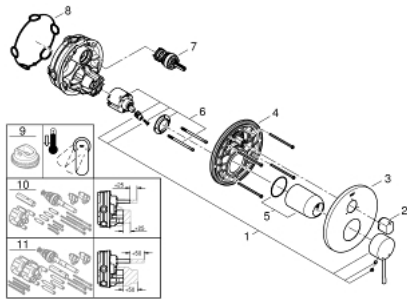

24 092 DC1 ESSENCE SINGLE-LEVER MIXER WITH 3-WAY DIVERTER

PRODUCT DESCRIPTION

- Typ: supersteel
- trim set for GROHE Rapido SmartBox (35 600/35 604)
- GROHE SilkMove 46 mm ceramic cartridge
- GROHE LongLife finish
- GROHE FastFixation escutcheon with covered shaft sealing and covered fixing
- metal escutcheon, retroactively 6° adjustable
- metal lever
- 3-way diverter
- without roughing-in set 35 600/35 604 (please order separately)
- flow performance: outlet A = 27 l/min, outlet B = 27 l/min, outlet C = 27 l/min

24 092 DC1 ESSENCE SINGLE-LEVER MIXER WITH 3-WAY DIVERTER

SPARE PARTS

- 1: Lever (Spare part-nr. 46915DC0)
 - 2: Diverter knob, round (Spare part-nr. 48447DC0)
 - 3: Escutcheon (Spare part-nr. 49108DC0)
 - 4: Mounting plate (Spare part-nr. 49094000)
 - 5: Cap (Spare part-nr. 02693DC0)
 - 6: Cartridge (Spare part-nr. 46048000)
 - 7: Diverter (Spare part-nr. 48448000)
 - 8: Seal (Spare part-nr. 48360000)
 - 9: Temperature limiter (Spare part-nr. 46308000)*
 - 10: Universal extension set single-lever mixers, 25 mm (Spare part-nr. 1405600)*
 - 11: Universal extension set single-lever mixers, 50 mm (Spare part-nr. 1405700)*
- * Optional accessories