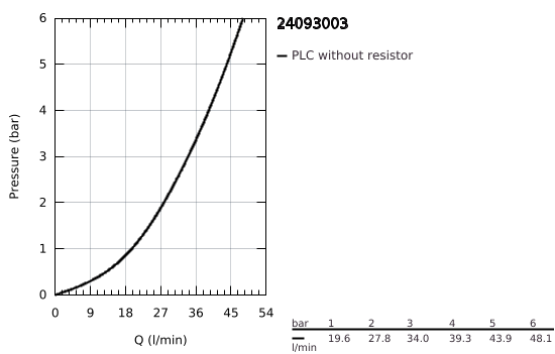

24 093 003 GROHE PLUS SINGLE-LEVER MIXER WITH 3-WAY DIVERTER

PRODUCT DESCRIPTION

- Colour: chrome
- trim set for GROHE Rapido SmartBox (35 600/35 604)
- GROHE SilkMove 46 mm ceramic cartridge
- GROHE LongLife finish
- GROHE FastFixation escutcheon with covered shaft sealing and covered fixing
- metal escutcheon, retroactively 6° adjustable
- metal lever
- 3-way diverter
- flow performance: outlet A = 27 l/min outlet B = 27 l/min outlet C = 27 l/min
- without roughing-in set

24 093 003 GROHE PLUS SINGLE-LEVER MIXER WITH 3-WAY DIVERTER

SPARE PARTS

- 1: Lever (Spare part-nr. 48496000)
 - 2: Escutcheon (Spare part-nr. 49117000)
 - 3: Diverter knob, round (Spare part-nr. 48447000)
 - 4: Cap (Spare part-nr. 48495000)
 - 5: Mounting plate (Spare part-nr. 49095000)
 - 6: Cartridge (Spare part-nr. 46048000)
 - 7: Diverter (Spare part-nr. 48448000)
 - 8: Seal (Spare part-nr. 48360000)
 - 9: Temperature limiter (Spare part-nr. 46308000)*
 - 10: Universal extension set single-lever mixers, 25 mm (Spare part-nr. 1405600)*
 - 11: Universal extension set single-lever mixers, 50 mm (Spare part-nr. 1405700)*
- * Optional accessories