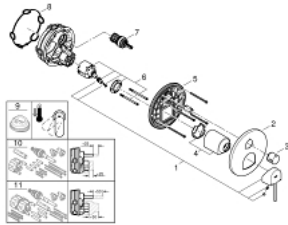

24 093 003 GROHE PLUS SINGLE-LEVER MIXER WITH 3-WAY DIVERTER

PRODUCT DESCRIPTION

- Colour: chrome
- trim set for GROHE Rapido SmartBox (35 600/35 604)
- GROHE SilkMove 46 mm ceramic cartridge
- GROHE LongLife finish
- GROHE FastFixation escutcheon with covered shaft sealing and covered fixing
- metal escutcheon, retroactively 6° adjustable
- metal lever
- 3-way diverter
- flow performance: outlet A = 27 l/min outlet B = 27 l/min outlet C = 27 l/min
- without roughing-in set

24 093 003 GROHE PLUS SINGLE-LEVER MIXER WITH 3-WAY DIVERTER

SPARE PARTS

- 1: Lever (Spare part-nr. 48496000)
 - 2: Escutcheon (Spare part-nr. 49117000)
 - 3: Diverter knob, round (Spare part-nr. 48447000)
 - 4: Cap (Spare part-nr. 48495000)
 - 5: Mounting plate (Spare part-nr. 49095000)
 - 6: Cartridge (Spare part-nr. 46048000)
 - 7: Diverter (Spare part-nr. 48448000)
 - 8: Seal (Spare part-nr. 48360000)
 - 9: Temperature limiter (Spare part-nr. 46308000)*
 - 10: Universal extension set single-lever mixers, 25 mm (Spare part-nr. 1405600)*
 - 11: Universal extension set single-lever mixers, 50 mm (Spare part-nr. 1405700)*
- * Optional accessories