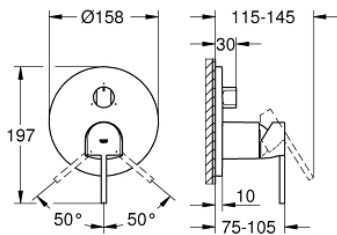

24 093 003 GROHE PLUS SINGLE-LEVER MIXER WITH 3-WAY DIVERTER

PRODUCT DESCRIPTION

- Colour: chrome
- trim set for GROHE Rapido SmartBox (35 600/35 604)
- GROHE SilkMove 46 mm ceramic cartridge
- GROHE LongLife finish
- GROHE FastFixation escutcheon with covered shaft sealing and covered fixing
- metal escutcheon, retroactively 6° adjustable
- metal lever
- 3-way diverter
- flow performance: outlet A = 27 l/min outlet B = 27 l/min outlet C = 27 l/min
- without roughing-in set

24 093 003 GROHE PLUS SINGLE-LEVER MIXER WITH 3-WAY DIVERTER

SPARE PARTS

- 1: Lever (Spare part-nr. 48496000)
 - 2: Escutcheon (Spare part-nr. 49117000)
 - 3: Diverter knob, round (Spare part-nr. 48447000)
 - 4: Cap (Spare part-nr. 48495000)
 - 5: Mounting plate (Spare part-nr. 49095000)
 - 6: Cartridge (Spare part-nr. 46048000)
 - 7: Diverter (Spare part-nr. 48448000)
 - 8: Seal (Spare part-nr. 48360000)
 - 9: Temperature limiter (Spare part-nr. 46308000)*
 - 10: Universal extension set single-lever mixers, 25 mm (Spare part-nr. 1405600)*
 - 11: Universal extension set single-lever mixers, 50 mm (Spare part-nr. 1405700)*
- * Optional accessories