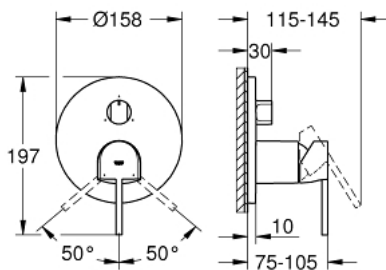

24 093 003 GROHE PLUS SINGLE-LEVER MIXER WITH 3-WAY DIVERTER

PRODUCT DESCRIPTION

- Tyc: Chrome
- trim set for GROHE Rapido SmartBox (35 600/35 604)
- GROHE SilkMove 46 mm ceramic cartridge
- GROHE LongLife finish
- GROHE FastFixation escutcheon with covered shaft sealing and covered fixing
- metal escutcheon, retroactively 6° adjustable
- metal lever
- 3-way diverter
- flow performance: outlet A = 27 l/min, outlet B = 27 l/min, outlet C = 27 l/min
- without rough-in set (sold separately)

24 093 003 GROHE PLUS SINGLE-LEVER MIXER WITH 3-WAY DIVERTER

SPARE PARTS

- 1: Lever (Spare part-nr. 48496000)
 - 2: Escutcheon (Spare part-nr. 49117000)
 - 3: Diverter knob, round (Spare part-nr. 48447000)
 - 4: Cap (Spare part-nr. 48495000)
 - 5: Mounting plate (Spare part-nr. 49095000)
 - 6: Cartridge (Spare part-nr. 46048000)
 - 7: Diverter (Spare part-nr. 48448000)
 - 8: Seal (Spare part-nr. 48360000)
 - 9: Temperature limiter (Spare part-nr. 46308000)*
 - 10: Universal extension set single-lever mixers, 25 mm (Spare part-nr. 1405600)*
 - 11: Universal extension set single-lever mixers, 50 mm (Spare part-nr. 1405700)*
- * Optional accessories