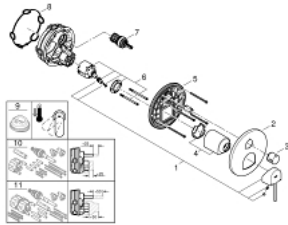

24 093 003 GROHE PLUS SINGLE-LEVER MIXER WITH 3-WAY DIVERTER

PRODUCT DESCRIPTION

- Tyc: Chrome
- trim set for GROHE Rapido SmartBox (35 600/35 604)
- GROHE SilkMove 46 mm ceramic cartridge
- GROHE LongLife finish
- GROHE FastFixation escutcheon with covered shaft sealing and covered fixing
- metal escutcheon, retroactively 6° adjustable
- metal lever
- 3-way diverter
- flow performance: outlet A = 27 l/min, outlet B = 27 l/min, outlet C = 27 l/min
- without rough-in set (sold separately)

24 093 003 GROHE PLUS SINGLE-LEVER MIXER WITH 3-WAY DIVERTER

SPARE PARTS

- 1: Lever (Spare part-nr. 48496000)
 - 2: Escutcheon (Spare part-nr. 49117000)
 - 3: Diverter knob, round (Spare part-nr. 48447000)
 - 4: Cap (Spare part-nr. 48495000)
 - 5: Mounting plate (Spare part-nr. 49095000)
 - 6: Cartridge (Spare part-nr. 46048000)
 - 7: Diverter (Spare part-nr. 48448000)
 - 8: Seal (Spare part-nr. 48360000)
 - 9: Temperature limiter (Spare part-nr. 46308000)*
 - 10: Universal extension set single-lever mixers, 25 mm (Spare part-nr. 1405600)*
 - 11: Universal extension set single-lever mixers, 50 mm (Spare part-nr. 1405700)*
- * Optional accessories