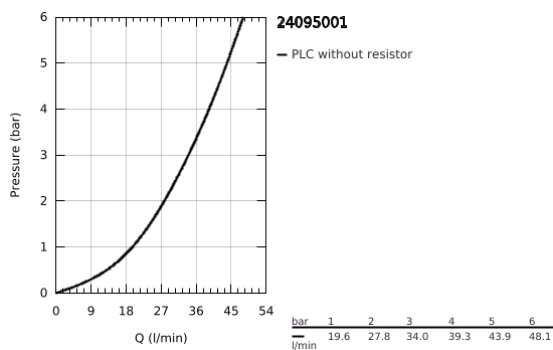

## 24 095 001 LINEARE SINGLE-LEVER MIXER WITH 3-WAY DIVERTER

### PRODUCT DESCRIPTION

- Colour: chrome
- trim set for GROHE Rapido SmartBox (35 600/35 604)
- GROHE SilkMove 46 mm ceramic cartridge
- GROHE LongLife finish
- GROHE FastFixation escutcheon with covered shaft sealing and covered fixing
- metal escutcheon, retroactively 6° adjustable
- metal lever
- 3-way diverter
- without roughing-in set 35 600/35 604 (please order separately)
- flow performance: outlet A = 27 l/min outlet B = 27 l/min outlet C = 27 l/min