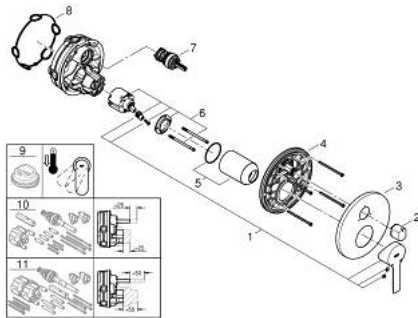

## 24 095 001 LINEARE SINGLE-LEVER MIXER WITH 3-WAY DIVERTER

### PRODUCT DESCRIPTION

- Colour: chrome
- trim set for GROHE Rapido SmartBox (35 600/35 604)
- GROHE SilkMove 46 mm ceramic cartridge
- GROHE LongLife finish
- GROHE FastFixation escutcheon with covered shaft sealing and covered fixing
- metal escutcheon, retroactively 6° adjustable
- metal lever
- 3-way diverter
- without roughing-in set 35 600/35 604 (please order separately)
- flow performance: outlet A = 27 l/min outlet B = 27 l/min outlet C = 27 l/min

### SPARE PARTS

- 1: Lever (Spare part-nr. 46988000)
  - 2: Diverter knob, round (Spare part-nr. 48447000)
  - 3: Escutcheon (Spare part-nr. 49105000)
  - 4: Mounting plate (Spare part-nr. 49094000)
  - 5: Cap (Spare part-nr. 09038000)
  - 6: Cartridge (Spare part-nr. 46048000)
  - 7: Diverter (Spare part-nr. 48448000)
  - 8: Seal (Spare part-nr. 48360000)
  - 9: Temperature limiter (Spare part-nr. 46308000)\*
  - 10: Universal extension set single-lever mixers, 25 mm (Spare part-nr. 14056000)\*
  - 11: Universal extension set single-lever mixers, 50 mm (Spare part-nr. 14057000)\*
- \* Optional accessories