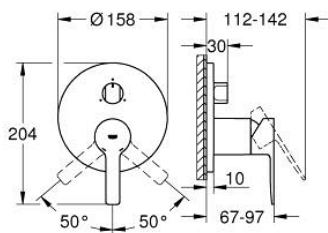

## 24 095 001 LINEARE SINGLE-LEVER MIXER WITH 3-WAY DIVERTER

### PRODUCT DESCRIPTION

- Colour: chrome
- trim set for GROHE Rapido SmartBox (35 600/35 604)
- GROHE SilkMove 46 mm ceramic cartridge
- GROHE LongLife finish
- GROHE FastFixation escutcheon with covered shaft sealing and covered fixing
- metal escutcheon, retroactively 6° adjustable
- metal lever
- 3-way diverter
- without roughing-in set 35 600/35 604 (please order separately)
- flow performance: outlet A = 27 l/min outlet B = 27 l/min outlet C = 27 l/min

### SPARE PARTS

- 1: Lever (Spare part-nr. 46988000)
  - 2: Diverter knob, round (Spare part-nr. 48447000)
  - 3: Escutcheon (Spare part-nr. 49105000)
  - 4: Mounting plate (Spare part-nr. 49094000)
  - 5: Cap (Spare part-nr. 09038000)
  - 6: Cartridge (Spare part-nr. 46048000)
  - 7: Diverter (Spare part-nr. 48448000)
  - 8: Seal (Spare part-nr. 48360000)
  - 9: Temperature limiter (Spare part-nr. 46308000)\*
  - 10: Universal extension set single-lever mixers, 25 mm (Spare part-nr. 14056000)\*
  - 11: Universal extension set single-lever mixers, 50 mm (Spare part-nr. 14057000)\*
- \* Optional accessories