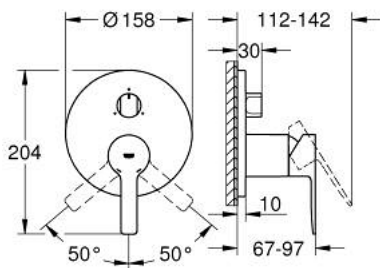

24 095 001 LINEARE SINGLE-LEVER MIXER WITH 3-WAY DIVERTER

PRODUCT DESCRIPTION

- Tyc: Chrome
- trim set for GROHE Rapido SmartBox (35 600/35 604)
- GROHE SilkMove 46 mm ceramic cartridge
- GROHE LongLife finish
- GROHE FastFixation escutcheon with covered shaft sealing and covered fixing
- metal escutcheon, retroactively 6° adjustable
- metal lever
- 3-way diverter
- without roughing-in set 35 600/35 604 (please order separately)
- flow performance: outlet A = 27 l/min, outlet B = 27 l/min, outlet C = 27 l/min

24 095 001 LINEARE SINGLE-LEVER MIXER WITH 3-WAY DIVERTER

SPARE PARTS

- 1: Lever (Spare part-nr. 46988000)
 - 2: Diverter knob, round (Spare part-nr. 48447000)
 - 3: Escutcheon (Spare part-nr. 49105000)
 - 4: Mounting plate (Spare part-nr. 49094000)
 - 5: Cap (Spare part-nr. 09038000)
 - 6: Cartridge (Spare part-nr. 46048000)
 - 7: Diverter (Spare part-nr. 48448000)
 - 8: Seal (Spare part-nr. 48360000)
 - 9: Temperature limiter (Spare part-nr. 46308000)*
 - 10: Universal extension set single-lever mixers, 25 mm (Spare part-nr. 1405600)*
 - 11: Universal extension set single-lever mixers, 50 mm (Spare part-nr. 1405700)*
- * Optional accessories