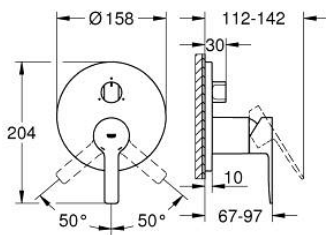

24 095 AL1 LINEARE SINGLE-LEVER MIXER WITH 3-WAY DIVERTER

PRODUCT DESCRIPTION

- Colour: brushed hard graphite
- trim set for GROHE Rapido SmartBox (35 600/35 604)
- GROHE SilkMove 46 mm ceramic cartridge
- GROHE LongLife finish
- GROHE FastFixation escutcheon with covered shaft sealing and covered fixing
- metal escutcheon, retroactively 6° adjustable
- metal lever
- 3-way diverter
- without roughing-in set 35 600/35 604 (please order separately)
- flow performance: outlet A = 27 l/min outlet B = 27 l/min outlet C = 27 l/min

24 095 AL1 LINEARE SINGLE-LEVER MIXER WITH 3-WAY DIVERTER

SPARE PARTS

- 1: Lever (Spare part-nr. 46988AL0)
 - 2: Diverter knob, round (Spare part-nr. 48447AL0)
 - 3: Escutcheon (Spare part-nr. 49105AL0)
 - 4: Mounting plate (Spare part-nr. 49094000)
 - 5: Cap (Spare part-nr. 09038AL0)
 - 6: Cartridge (Spare part-nr. 46048000)
 - 7: Diverter (Spare part-nr. 48448000)
 - 8: Seal (Spare part-nr. 48360000)
 - 9: Temperature limiter (Spare part-nr. 46308000)*
 - 10: Universal extension set single-lever mixers, 25 mm (Spare part-nr. 14056000)*
 - 11: Universal extension set single-lever mixers, 50 mm (Spare part-nr. 14057000)*
- * Optional accessories