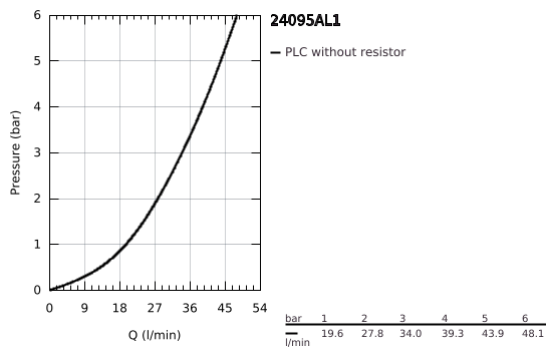

24 095 AL1 LINEARE SINGLE-LEVER MIXER WITH 3-WAY DIVERTER

PRODUCT DESCRIPTION

- Colour: brushed hard graphite
- trim set for GROHE Rapido SmartBox (35 600/35 604)
- GROHE SilkMove 46 mm ceramic cartridge
- GROHE LongLife finish
- GROHE FastFixation escutcheon with covered shaft sealing and covered fixing
- metal escutcheon, retroactively 6° adjustable
- metal lever
- 3-way diverter
- without roughing-in set 35 600/35 604 (please order separately)
- flow performance: outlet A = 27 l/min outlet B = 27 l/min outlet C = 27 l/min

24 095 AL1 LINEARE SINGLE-LEVER MIXER WITH 3-WAY DIVERTER

SPARE PARTS

- 1: Lever (Spare part-nr. 46988AL0)
 - 2: Diverter knob, round (Spare part-nr. 48447AL0)
 - 3: Escutcheon (Spare part-nr. 49105AL0)
 - 4: Mounting plate (Spare part-nr. 49094000)
 - 5: Cap (Spare part-nr. 09038AL0)
 - 6: Cartridge (Spare part-nr. 46048000)
 - 7: Diverter (Spare part-nr. 48448000)
 - 8: Seal (Spare part-nr. 48360000)
 - 9: Temperature limiter (Spare part-nr. 46308000)*
 - 10: Universal extension set single-lever mixers, 25 mm (Spare part-nr. 14056000)*
 - 11: Universal extension set single-lever mixers, 50 mm (Spare part-nr. 14057000)*
- * Optional accessories