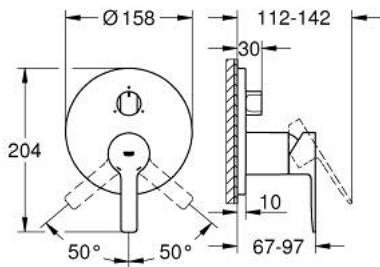

24 095 AL1 LINEARE SINGLE-LEVER MIXER WITH 3-WAY DIVERTER

PRODUCT DESCRIPTION

- Typ: brushed hard graphite
- trim set for GROHE Rapido SmartBox (35 600/35 604)
- GROHE SilkMove 46 mm ceramic cartridge
- GROHE LongLife finish
- GROHE FastFixation escutcheon with covered shaft sealing and covered fixing
- metal escutcheon, retroactively 6° adjustable
- metal lever
- 3-way diverter
- without roughing-in set 35 600/35 604 (please order separately)
- flow performance: outlet A = 27 l/min, outlet B = 27 l/min, outlet C = 27 l/min

24 095 AL1 LINEARE SINGLE-LEVER MIXER WITH 3-WAY DIVERTER

SPARE PARTS

- 1: Lever (Spare part-nr. 46988AL0)
 - 2: Diverter knob, round (Spare part-nr. 48447AL0)
 - 3: Escutcheon (Spare part-nr. 49105AL0)
 - 4: Mounting plate (Spare part-nr. 49094000)
 - 5: Cap (Spare part-nr. 09038AL0)
 - 6: Cartridge (Spare part-nr. 46048000)
 - 7: Diverter (Spare part-nr. 48448000)
 - 8: Seal (Spare part-nr. 48360000)
 - 9: Temperature limiter (Spare part-nr. 46308000)*
 - 10: Universal extension set single-lever mixers, 25 mm (Spare part-nr. 1405600)*
 - 11: Universal extension set single-lever mixers, 50 mm (Spare part-nr. 1405700)*
- * Optional accessories