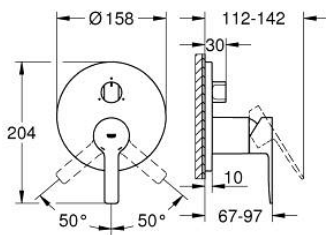

## 24 095 DC1 LINEARE SINGLE-LEVER MIXER WITH 3-WAY DIVERTER

### PRODUCT DESCRIPTION

- Colour: supersteel
- trim set for GROHE Rapido SmartBox (35 600/35 604)
- GROHE SilkMove 46 mm ceramic cartridge
- GROHE LongLife finish
- GROHE FastFixation escutcheon with covered shaft sealing and covered fixing
- metal escutcheon, retroactively 6° adjustable
- metal lever
- 3-way diverter
- without roughing-in set 35 600/35 604 (please order separately)
- flow performance: outlet A = 27 l/min outlet B = 27 l/min outlet C = 27 l/min

### SPARE PARTS

- 1: Lever (Spare part-nr. 46988DC0)
  - 2: Diverter knob, round (Spare part-nr. 48447DC0)
  - 3: Escutcheon (Spare part-nr. 49105DC0)
  - 4: Mounting plate (Spare part-nr. 49094000)
  - 5: Cap (Spare part-nr. 09038DC0)
  - 6: Cartridge (Spare part-nr. 46048000)
  - 7: Diverter (Spare part-nr. 48448000)
  - 8: Seal (Spare part-nr. 48360000)
  - 9: Temperature limiter (Spare part-nr. 46308000)\*
  - 10: Universal extension set single-lever mixers, 25 mm (Spare part-nr. 1405600)\*
  - 11: Universal extension set single-lever mixers, 50 mm (Spare part-nr. 1405700)\*
- \* Optional accessories