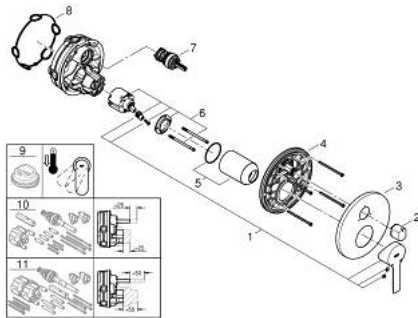

## 24 095 DC1 LINEARE SINGLE-LEVER MIXER WITH 3-WAY DIVERTER

### PRODUCT DESCRIPTION

- Colour: supersteel
- trim set for GROHE Rapido SmartBox (35 600/35 604)
- GROHE SilkMove 46 mm ceramic cartridge
- GROHE LongLife finish
- GROHE FastFixation escutcheon with covered shaft sealing and covered fixing
- metal escutcheon, retroactively 6° adjustable
- metal lever
- 3-way diverter
- without roughing-in set 35 600/35 604 (please order separately)
- flow performance: outlet A = 27 l/min outlet B = 27 l/min outlet C = 27 l/min

### SPARE PARTS

- 1: Lever (Spare part-nr. 46988DC0)
  - 2: Diverter knob, round (Spare part-nr. 48447DC0)
  - 3: Escutcheon (Spare part-nr. 49105DC0)
  - 4: Mounting plate (Spare part-nr. 49094000)
  - 5: Cap (Spare part-nr. 09038DC0)
  - 6: Cartridge (Spare part-nr. 46048000)
  - 7: Diverter (Spare part-nr. 48448000)
  - 8: Seal (Spare part-nr. 48360000)
  - 9: Temperature limiter (Spare part-nr. 46308000)\*
  - 10: Universal extension set single-lever mixers, 25 mm (Spare part-nr. 1405600)\*
  - 11: Universal extension set single-lever mixers, 50 mm (Spare part-nr. 1405700)\*
- \* Optional accessories