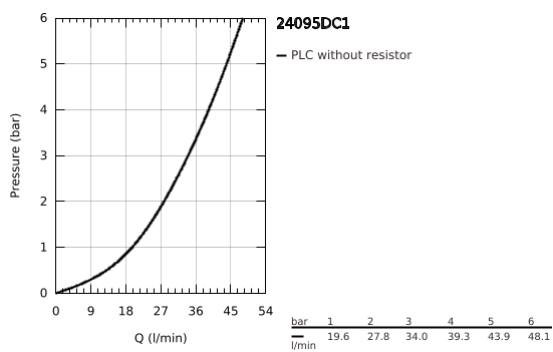

## 24 095 DC1 LINEARE SINGLE-LEVER MIXER WITH 3-WAY DIVERTER

### PRODUCT DESCRIPTION

- Colour: supersteel
- trim set for GROHE Rapido SmartBox (35 600/35 604)
- GROHE SilkMove 46 mm ceramic cartridge
- GROHE LongLife finish
- GROHE FastFixation escutcheon with covered shaft sealing and covered fixing
- metal escutcheon, retroactively 6° adjustable
- metal lever
- 3-way diverter
- without roughing-in set 35 600/35 604 (please order separately)
- flow performance: outlet A = 27 l/min outlet B = 27 l/min outlet C = 27 l/min