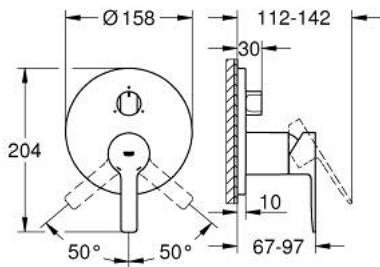

## 24 095 DC1 LINEARE SINGLE-LEVER MIXER WITH 3-WAY DIVERTER

### PRODUCT DESCRIPTION

- Typ: supersteel
- trim set for GROHE Rapido SmartBox (35 600/35 604)
- GROHE SilkMove 46 mm ceramic cartridge
- GROHE LongLife finish
- GROHE FastFixation escutcheon with covered shaft sealing and covered fixing
- metal escutcheon, retroactively 6° adjustable
- metal lever
- 3-way diverter
- without roughing-in set 35 600/35 604 (please order separately)
- flow performance: outlet A = 27 l/min, outlet B = 27 l/min, outlet C = 27 l/min

### SPARE PARTS

- 1: Lever (Spare part-nr. 46988DC0)
  - 2: Diverter knob, round (Spare part-nr. 48447DC0)
  - 3: Escutcheon (Spare part-nr. 49105DC0)
  - 4: Mounting plate (Spare part-nr. 49094000)
  - 5: Cap (Spare part-nr. 09038DC0)
  - 6: Cartridge (Spare part-nr. 46048000)
  - 7: Diverter (Spare part-nr. 48448000)
  - 8: Seal (Spare part-nr. 48360000)
  - 9: Temperature limiter (Spare part-nr. 46308000)\*
  - 10: Universal extension set single-lever mixers, 25 mm (Spare part-nr. 1405600)\*
  - 11: Universal extension set single-lever mixers, 50 mm (Spare part-nr. 1405700)\*
- \* Optional accessories