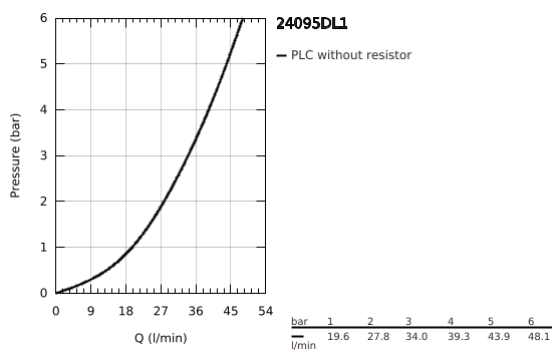

24 095 DL1 LINEARE SINGLE-LEVER MIXER WITH 3-WAY DIVERTER

PRODUCT DESCRIPTION

- Colour: brushed warm sunset
- trim set for GROHE Rapido SmartBox (35 600/35 604)
- GROHE SilkMove 46 mm ceramic cartridge
- GROHE LongLife finish
- GROHE FastFixation escutcheon with covered shaft sealing and covered fixing
- metal escutcheon, retroactively 6° adjustable
- metal lever
- 3-way diverter
- without roughing-in set 35 600/35 604 (please order separately)
- flow performance: outlet A = 27 l/min outlet B = 27 l/min outlet C = 27 l/min

24 095 DL1 LINEARE SINGLE-LEVER MIXER WITH 3-WAY DIVERTER

SPARE PARTS

- 1: Lever (Spare part-nr. 46988DL0)
 - 2: Diverter knob, round (Spare part-nr. 48447DL0)
 - 3: Escutcheon (Spare part-nr. 49105DL0)
 - 4: Mounting plate (Spare part-nr. 49094000)
 - 5: Cap (Spare part-nr. 09038DL0)
 - 6: Cartridge (Spare part-nr. 46048000)
 - 7: Diverter (Spare part-nr. 48448000)
 - 8: Seal (Spare part-nr. 48360000)
 - 9: Temperature limiter (Spare part-nr. 46308000)*
 - 10: Universal extension set single-lever mixers, 25 mm (Spare part-nr. 14056000)*
 - 11: Universal extension set single-lever mixers, 50 mm (Spare part-nr. 14057000)*
- * Optional accessories