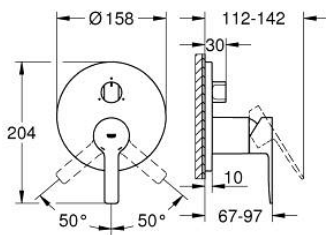

24 095 DL1 LINEARE SINGLE-LEVER MIXER WITH 3-WAY DIVERTER

PRODUCT DESCRIPTION

- Colour: brushed warm sunset
- trim set for GROHE Rapido SmartBox (35 600/35 604)
- GROHE SilkMove 46 mm ceramic cartridge
- GROHE LongLife finish
- GROHE FastFixation escutcheon with covered shaft sealing and covered fixing
- metal escutcheon, retroactively 6° adjustable
- metal lever
- 3-way diverter
- without roughing-in set 35 600/35 604 (please order separately)
- flow performance: outlet A = 27 l/min outlet B = 27 l/min outlet C = 27 l/min

24 095 DL1 LINEARE SINGLE-LEVER MIXER WITH 3-WAY DIVERTER

SPARE PARTS

- 1: Lever (Spare part-nr. 46988DL0)
 - 2: Diverter knob, round (Spare part-nr. 48447DL0)
 - 3: Escutcheon (Spare part-nr. 49105DL0)
 - 4: Mounting plate (Spare part-nr. 49094000)
 - 5: Cap (Spare part-nr. 09038DL0)
 - 6: Cartridge (Spare part-nr. 46048000)
 - 7: Diverter (Spare part-nr. 48448000)
 - 8: Seal (Spare part-nr. 48360000)
 - 9: Temperature limiter (Spare part-nr. 46308000)*
 - 10: Universal extension set single-lever mixers, 25 mm (Spare part-nr. 14056000)*
 - 11: Universal extension set single-lever mixers, 50 mm (Spare part-nr. 14057000)*
- * Optional accessories