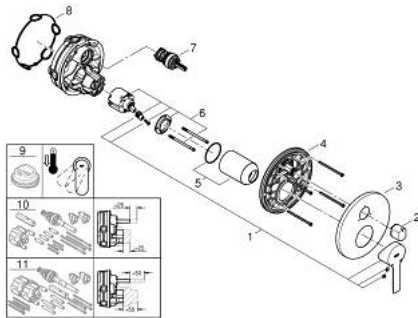

24 095 DL1 LINEARE SINGLE-LEVER MIXER WITH 3-WAY DIVERTER

PRODUCT DESCRIPTION

- Typ: brushed warm sunset
- trim set for GROHE Rapido SmartBox (35 600/35 604)
- GROHE SilkMove 46 mm ceramic cartridge
- GROHE LongLife finish
- GROHE FastFixation escutcheon with covered shaft sealing and covered fixing
- metal escutcheon, retroactively 6° adjustable
- metal lever
- 3-way diverter
- without roughing-in set 35 600/35 604 (please order separately)
- flow performance: outlet A = 27 l/min, outlet B = 27 l/min, outlet C = 27 l/min

24 095 DL1 LINEARE SINGLE-LEVER MIXER WITH 3-WAY DIVERTER

SPARE PARTS

- 1: Lever (Spare part-nr. 46988DL0)
 - 2: Diverter knob, round (Spare part-nr. 48447DL0)
 - 3: Escutcheon (Spare part-nr. 49105DL0)
 - 4: Mounting plate (Spare part-nr. 49094000)
 - 5: Cap (Spare part-nr. 09038DL0)
 - 6: Cartridge (Spare part-nr. 46048000)
 - 7: Diverter (Spare part-nr. 48448000)
 - 8: Seal (Spare part-nr. 48360000)
 - 9: Temperature limiter (Spare part-nr. 46308000)*
 - 10: Universal extension set single-lever mixers, 25 mm (Spare part-nr. 1405600)*
 - 11: Universal extension set single-lever mixers, 50 mm (Spare part-nr. 1405700)*
- * Optional accessories