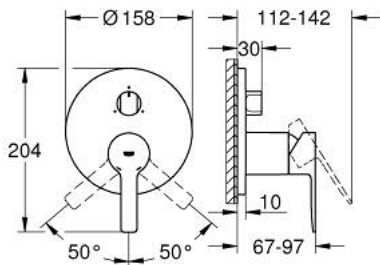

24 095 DL1 LINEARE SINGLE-LEVER MIXER WITH 3-WAY DIVERTER

PRODUCT DESCRIPTION

- Typ: brushed warm sunset
- trim set for GROHE Rapido SmartBox (35 600/35 604)
- GROHE SilkMove 46 mm ceramic cartridge
- GROHE LongLife finish
- GROHE FastFixation escutcheon with covered shaft sealing and covered fixing
- metal escutcheon, retroactively 6° adjustable
- metal lever
- 3-way diverter
- without roughing-in set 35 600/35 604 (please order separately)
- flow performance: outlet A = 27 l/min, outlet B = 27 l/min, outlet C = 27 l/min

24 095 DL1 LINEARE SINGLE-LEVER MIXER WITH 3-WAY DIVERTER

SPARE PARTS

- 1: Lever (Spare part-nr. 46988DL0)
 - 2: Diverter knob, round (Spare part-nr. 48447DL0)
 - 3: Escutcheon (Spare part-nr. 49105DL0)
 - 4: Mounting plate (Spare part-nr. 49094000)
 - 5: Cap (Spare part-nr. 09038DL0)
 - 6: Cartridge (Spare part-nr. 46048000)
 - 7: Diverter (Spare part-nr. 48448000)
 - 8: Seal (Spare part-nr. 48360000)
 - 9: Temperature limiter (Spare part-nr. 46308000)*
 - 10: Universal extension set single-lever mixers, 25 mm (Spare part-nr. 1405600)*
 - 11: Universal extension set single-lever mixers, 50 mm (Spare part-nr. 1405700)*
- * Optional accessories