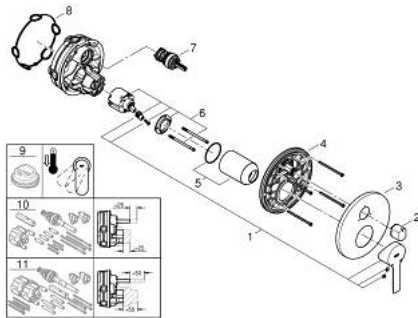

## 24 095 GN1 LINEARE SINGLE-LEVER MIXER WITH 3-WAY DIVERTER

### PRODUCT DESCRIPTION

- Colour: brushed cool sunrise
- trim set for GROHE Rapido SmartBox (35 600/35 604)
- GROHE SilkMove 46 mm ceramic cartridge
- GROHE LongLife finish
- GROHE FastFixation escutcheon with covered shaft sealing and covered fixing
- metal escutcheon, retroactively 6° adjustable
- metal lever
- 3-way diverter
- without roughing-in set 35 600/35 604 (please order separately)
- flow performance: outlet A = 27 l/min outlet B = 27 l/min outlet C = 27 l/min

### SPARE PARTS

- 1: Lever (Spare part-nr. 46988GN0)
  - 2: Diverter knob, round (Spare part-nr. 48447GN0)
  - 3: Escutcheon (Spare part-nr. 49105GN0)
  - 4: Mounting plate (Spare part-nr. 49094000)
  - 5: Cap (Spare part-nr. 09038GN0)
  - 6: Cartridge (Spare part-nr. 46048000)
  - 7: Diverter (Spare part-nr. 48448000)
  - 8: Seal (Spare part-nr. 48360000)
  - 9: Temperature limiter (Spare part-nr. 46308000)\*
  - 10: Universal extension set single-lever mixers, 25 mm (Spare part-nr. 1405600)\*
  - 11: Universal extension set single-lever mixers, 50 mm (Spare part-nr. 1405700)\*
- \* Optional accessories