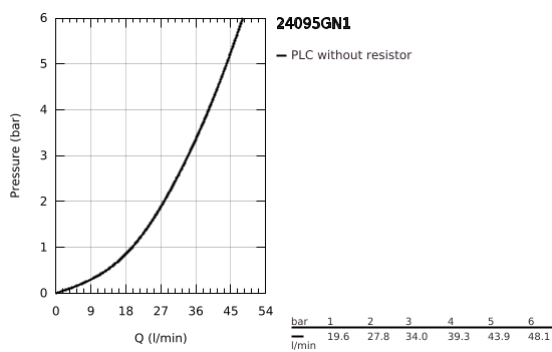

## 24 095 GN1 LINEARE SINGLE-LEVER MIXER WITH 3-WAY DIVERTER

### PRODUCT DESCRIPTION

- Colour: brushed cool sunrise
- trim set for GROHE Rapido SmartBox (35 600/35 604)
- GROHE SilkMove 46 mm ceramic cartridge
- GROHE LongLife finish
- GROHE FastFixation escutcheon with covered shaft sealing and covered fixing
- metal escutcheon, retroactively 6° adjustable
- metal lever
- 3-way diverter
- without roughing-in set 35 600/35 604 (please order separately)
- flow performance: outlet A = 27 l/min outlet B = 27 l/min outlet C = 27 l/min