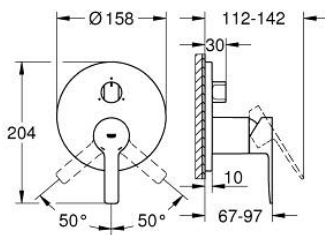

## 24 095 GN1 LINEARE SINGLE-LEVER MIXER WITH 3-WAY DIVERTER

### PRODUCT DESCRIPTION

- Colour: brushed cool sunrise
- trim set for GROHE Rapido SmartBox (35 600/35 604)
- GROHE SilkMove 46 mm ceramic cartridge
- GROHE LongLife finish
- GROHE FastFixation escutcheon with covered shaft sealing and covered fixing
- metal escutcheon, retroactively 6° adjustable
- metal lever
- 3-way diverter
- without roughing-in set 35 600/35 604 (please order separately)
- flow performance: outlet A = 27 l/min outlet B = 27 l/min outlet C = 27 l/min

### SPARE PARTS

- 1: Lever (Spare part-nr. 46988GN0)
  - 2: Diverter knob, round (Spare part-nr. 48447GN0)
  - 3: Escutcheon (Spare part-nr. 49105GN0)
  - 4: Mounting plate (Spare part-nr. 49094000)
  - 5: Cap (Spare part-nr. 09038GN0)
  - 6: Cartridge (Spare part-nr. 46048000)
  - 7: Diverter (Spare part-nr. 48448000)
  - 8: Seal (Spare part-nr. 48360000)
  - 9: Temperature limiter (Spare part-nr. 46308000)\*
  - 10: Universal extension set single-lever mixers, 25 mm (Spare part-nr. 1405600)\*
  - 11: Universal extension set single-lever mixers, 50 mm (Spare part-nr. 1405700)\*
- \* Optional accessories