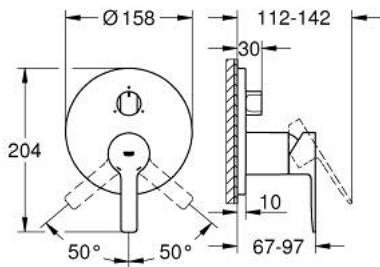

24 095 GN1 LINEARE SINGLE-LEVER MIXER WITH 3-WAY DIVERTER

PRODUCT DESCRIPTION

- Tyc: brushed cool sunrise
- trim set for GROHE Rapido SmartBox (35 600/35 604)
- GROHE SilkMove 46 mm ceramic cartridge
- GROHE LongLife finish
- GROHE FastFixation escutcheon with covered shaft sealing and covered fixing
- metal escutcheon, retroactively 6° adjustable
- metal lever
- 3-way diverter
- without roughing-in set 35 600/35 604 (please order separately)
- flow performance: outlet A = 27 l/min, outlet B = 27 l/min, outlet C = 27 l/min

24 095 GN1 LINEARE SINGLE-LEVER MIXER WITH 3-WAY DIVERTER

SPARE PARTS

- 1: Lever (Spare part-nr. 46988GN0)
 - 2: Diverter knob, round (Spare part-nr. 48447GN0)
 - 3: Escutcheon (Spare part-nr. 49105GN0)
 - 4: Mounting plate (Spare part-nr. 49094000)
 - 5: Cap (Spare part-nr. 09038GN0)
 - 6: Cartridge (Spare part-nr. 46048000)
 - 7: Diverter (Spare part-nr. 48448000)
 - 8: Seal (Spare part-nr. 48360000)
 - 9: Temperature limiter (Spare part-nr. 46308000)*
 - 10: Universal extension set single-lever mixers, 25 mm (Spare part-nr. 1405600)*
 - 11: Universal extension set single-lever mixers, 50 mm (Spare part-nr. 1405700)*
- * Optional accessories