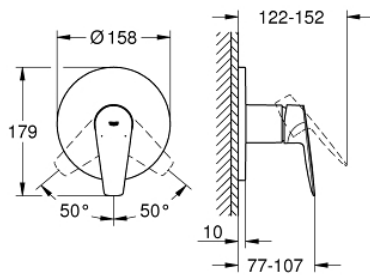

24 161 001 **BAUEDGE SINGLE-LEVER SHOWER MIXER 1/2"**

PRODUCT DESCRIPTION

- Colour: chrome
- metal lever
- trim set for GROHE Rapido SmartBox (35 600/35 604)
- GROHE SmoothControl 46 mm ceramic cartridge
- GROHE LongLife finish
- GROHE FastFixation escutcheon with covered shaft sealing and covered fixing
- metal escutcheon, retroactively 6° adjustable
- without roughing-in set 35 600/35 604 (please order separately)
- flow performance: outlet B or C = 30 l/min
- professional exclusive

24 161 001 BAUEDGE SINGLE-LEVER SHOWER MIXER 1/2"

SPARE PARTS

- 1: Escutcheon (Spare part-nr. 48428000)
 - 2: Mounting plate (Spare part-nr. 48439000)
 - 3: Cap (Spare part-nr. 09038000)
 - 4: Cartridge (Spare part-nr. 46048000)
 - 5: Seal (Spare part-nr. 48360000)
 - 6: Temperature limiter (Spare part-nr. 46308000)*
 - 7: Universal extension set single-lever mixers, 25 mm (Spare part-nr. 14056000)*
 - 8: Universal extension set single-lever mixers, 50 mm (Spare part-nr. 14057000)*
- * Optional accessories