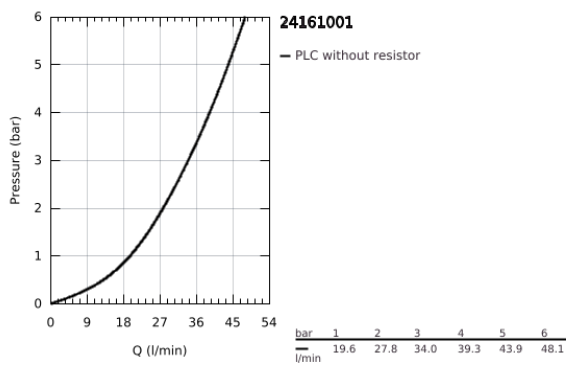

24 161 001 **BAUEDGE SINGLE-LEVER SHOWER MIXER 1/2"**

PRODUCT DESCRIPTION

- Colour: chrome
- metal lever
- trim set for GROHE Rapido SmartBox (35 600/35 604)
- GROHE SmoothControl 46 mm ceramic cartridge
- GROHE LongLife finish
- GROHE FastFixation escutcheon with covered shaft sealing and covered fixing
- metal escutcheon, retroactively 6° adjustable
- without roughing-in set 35 600/35 604 (please order separately)
- flow performance: outlet B or C = 30 l/min
- professional exclusive

24 161 001 BAUEDGE SINGLE-LEVER SHOWER MIXER 1/2"

SPARE PARTS

- 1: Escutcheon (Spare part-nr. 48428000)
 - 2: Mounting plate (Spare part-nr. 48439000)
 - 3: Cap (Spare part-nr. 09038000)
 - 4: Cartridge (Spare part-nr. 46048000)
 - 5: Seal (Spare part-nr. 48360000)
 - 6: Temperature limiter (Spare part-nr. 46308000)*
 - 7: Universal extension set single-lever mixers, 25 mm (Spare part-nr. 14056000)*
 - 8: Universal extension set single-lever mixers, 50 mm (Spare part-nr. 14057000)*
- * Optional accessories