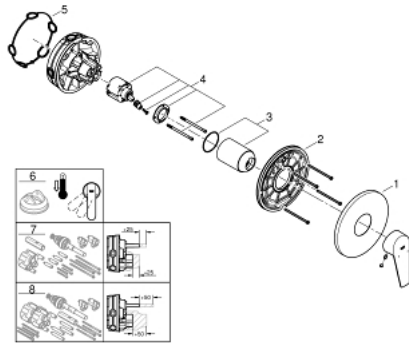

24 161 001 **BAUEDGE SINGLE-LEVER SHOWER MIXER 1/2"**

PRODUCT DESCRIPTION

- Colour: chrome
- metal lever
- trim set for GROHE Rapido SmartBox (35 600/35 604)
- GROHE SmoothControl 46 mm ceramic cartridge
- GROHE LongLife finish
- GROHE FastFixation escutcheon with covered shaft sealing and covered fixing
- metal escutcheon, retroactively 6° adjustable
- without roughing-in set 35 600/35 604 (please order separately)
- flow performance: outlet B or C = 30 l/min
- professional exclusive

24 161 001 BAUEDGE SINGLE-LEVER SHOWER MIXER 1/2"

SPARE PARTS

- 1: Escutcheon (Spare part-nr. 48428000)
 - 2: Mounting plate (Spare part-nr. 48439000)
 - 3: Cap (Spare part-nr. 09038000)
 - 4: Cartridge (Spare part-nr. 46048000)
 - 5: Seal (Spare part-nr. 48360000)
 - 6: Temperature limiter (Spare part-nr. 46308000)*
 - 7: Universal extension set single-lever mixers, 25 mm (Spare part-nr. 14056000)*
 - 8: Universal extension set single-lever mixers, 50 mm (Spare part-nr. 14057000)*
- * Optional accessories