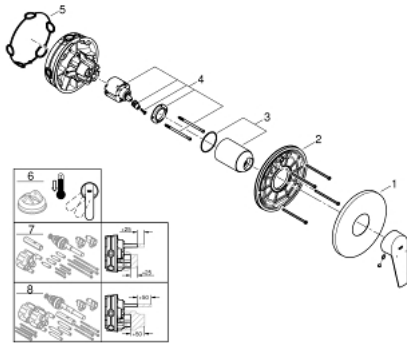

## 24 161 001 BAUEDGE SINGLE-LEVER SHOWER MIXER 1/2"

### PRODUCT DESCRIPTION

- Tyc: Chrome
- metal lever
- trim set for GROHE Rapido SmartBox (35 600/35 604)
- GROHE SmoothControl 46 mm ceramic cartridge
- GROHE LongLife finish
- GROHE FastFixation escutcheon with covered shaft sealing and covered fixing
- metal escutcheon, retroactively 6° adjustable
- without roughing-in set 35 600/35 604 (please order separately)
- flow performance: outlet B or C = 30 l/min
- professional exclusive

### SPARE PARTS

- 1: Escutcheon (Spare part-nr. 48428000)
  - 2: Mounting plate (Spare part-nr. 48439000)
  - 3: Cap (Spare part-nr. 09038000)
  - 4: Cartridge (Spare part-nr. 46048000)
  - 5: Seal (Spare part-nr. 48360000)
  - 6: Temperature limiter (Spare part-nr. 46308000)\*
  - 7: Universal extension set single-lever mixers, 25 mm (Spare part-nr. 14056000)\*
  - 8: Universal extension set single-lever mixers, 50 mm (Spare part-nr. 14057000)\*
- \* Optional accessories