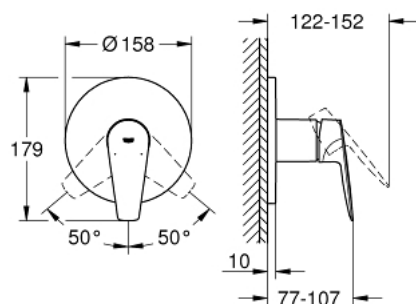

## 24 161 001 BAUEDGE SINGLE-LEVER SHOWER MIXER 1/2"

### PRODUCT DESCRIPTION

- Tyc: Chrome
- metal lever
- trim set for GROHE Rapido SmartBox (35 600/35 604)
- GROHE SmoothControl 46 mm ceramic cartridge
- GROHE LongLife finish
- GROHE FastFixation escutcheon with covered shaft sealing and covered fixing
- metal escutcheon, retroactively 6° adjustable
- without roughing-in set 35 600/35 604 (please order separately)
- flow performance: outlet B or C = 30 l/min
- professional exclusive

### SPARE PARTS

- 1: Escutcheon (Spare part-nr. 48428000)
  - 2: Mounting plate (Spare part-nr. 48439000)
  - 3: Cap (Spare part-nr. 09038000)
  - 4: Cartridge (Spare part-nr. 46048000)
  - 5: Seal (Spare part-nr. 48360000)
  - 6: Temperature limiter (Spare part-nr. 46308000)\*
  - 7: Universal extension set single-lever mixers, 25 mm (Spare part-nr. 14056000)\*
  - 8: Universal extension set single-lever mixers, 50 mm (Spare part-nr. 14057000)\*
- \* Optional accessories