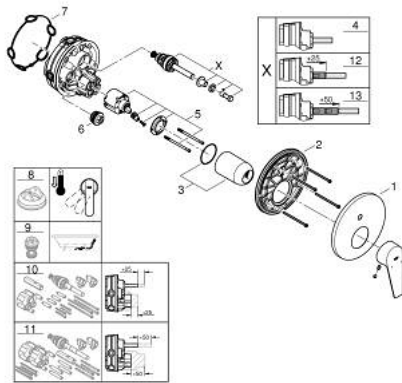

24 162 001 BAUEDGE SINGLE-LEVER MIXER WITH 2-WAY DIVERTER

PRODUCT DESCRIPTION

- Colour: chrome
- metal lever
- trim set for GROHE Rapido SmartBox (35 600/35 604)
- GROHE SmoothControl 46 mm ceramic cartridge
- GROHE LongLife finish
- GROHE FastFixation escutcheon with covered shaft sealing and covered fixing
- metal escutcheon, retroactively 6° adjustable
- automatic 2-way diverter
- without roughing-in set 35 600/35 604 (please order separately)
- flow performance: outlet B = 27 l/min, outlet C = 27 l/min
- professional exclusive

24 162 001 BAUEDGE SINGLE-LEVER MIXER WITH 2-WAY DIVERTER

SPARE PARTS

- 1: Escutcheon (Spare part-nr. 48429000)
 - 2: Mounting plate (Spare part-nr. 48440000)
 - 3: Cap (Spare part-nr. 09038000)
 - 4: Diverter (Spare part-nr. 48442000)
 - 5: Cartridge (Spare part-nr. 46048000)
 - 6: Non-return valve (Spare part-nr. 49085000)
 - 7: Seal (Spare part-nr. 48360000)
 - 8: Temperature limiter (Spare part-nr. 46375000)*
 - 9: Backflow protection combination (EN1717) (Spare part-nr. 14055000)*
 - 10: Universal extension set single-lever mixers, 25 mm (Spare part-nr. 14056000)*
 - 11: Universal extension set single-lever mixers, 50 mm (Spare part-nr. 14057000)*
 - 12: Diverter (Spare part-nr. 48444000)*
 - 13: Diverter (Spare part-nr. 48445000)*
- * Optional accessories