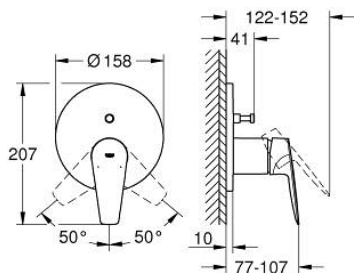

24 162 001 BAUEDGE SINGLE-LEVER MIXER WITH 2-WAY DIVERTER

PRODUCT DESCRIPTION

- Colour: chrome
- metal lever
- trim set for GROHE Rapido SmartBox (35 600/35 604)
- GROHE SmoothControl 46 mm ceramic cartridge
- GROHE LongLife finish
- GROHE FastFixation escutcheon with covered shaft sealing and covered fixing
- metal escutcheon, retroactively 6° adjustable
- automatic 2-way diverter
- without roughing-in set 35 600/35 604 (please order separately)
- flow performance: outlet B = 27 l/min, outlet C = 27 l/min
- professional exclusive

24 162 001 BAUEDGE SINGLE-LEVER MIXER WITH 2-WAY DIVERTER

SPARE PARTS

- 1: Escutcheon (Spare part-nr. 48429000)
 - 2: Mounting plate (Spare part-nr. 48440000)
 - 3: Cap (Spare part-nr. 09038000)
 - 4: Diverter (Spare part-nr. 48442000)
 - 5: Cartridge (Spare part-nr. 46048000)
 - 6: Non-return valve (Spare part-nr. 49085000)
 - 7: Seal (Spare part-nr. 48360000)
 - 8: Temperature limiter (Spare part-nr. 46375000)*
 - 9: Backflow protection combination (EN1717) (Spare part-nr. 14055000)*
 - 10: Universal extension set single-lever mixers, 25 mm (Spare part-nr. 14056000)*
 - 11: Universal extension set single-lever mixers, 50 mm (Spare part-nr. 14057000)*
 - 12: Diverter (Spare part-nr. 48444000)*
 - 13: Diverter (Spare part-nr. 48445000)*
- * Optional accessories