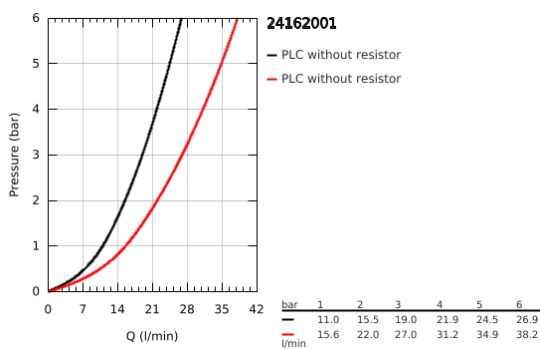

24 162 001 BAUEDGE SINGLE-LEVER MIXER WITH 2-WAY DIVERTER

PRODUCT DESCRIPTION

- Colour: chrome
- metal lever
- trim set for GROHE Rapido SmartBox (35 600/35 604)
- GROHE SmoothControl 46 mm ceramic cartridge
- GROHE LongLife finish
- GROHE FastFixation escutcheon with covered shaft sealing and covered fixing
- metal escutcheon, retroactively 6° adjustable
- automatic 2-way diverter
- without roughing-in set 35 600/35 604 (please order separately)
- flow performance: outlet B = 27 l/min, outlet C = 27 l/min
- professional exclusive

24 162 001 BAUEDGE SINGLE-LEVER MIXER WITH 2-WAY DIVERTER

SPARE PARTS

- 1: Escutcheon (Spare part-nr. 48429000)
 - 2: Mounting plate (Spare part-nr. 48440000)
 - 3: Cap (Spare part-nr. 09038000)
 - 4: Diverter (Spare part-nr. 48442000)
 - 5: Cartridge (Spare part-nr. 46048000)
 - 6: Non-return valve (Spare part-nr. 49085000)
 - 7: Seal (Spare part-nr. 48360000)
 - 8: Temperature limiter (Spare part-nr. 46375000)*
 - 9: Backflow protection combination (EN1717) (Spare part-nr. 14055000)*
 - 10: Universal extension set single-lever mixers, 25 mm (Spare part-nr. 14056000)*
 - 11: Universal extension set single-lever mixers, 50 mm (Spare part-nr. 14057000)*
 - 12: Diverter (Spare part-nr. 48444000)*
 - 13: Diverter (Spare part-nr. 48445000)*
- * Optional accessories