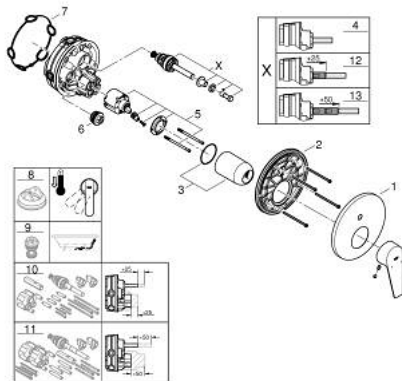

## 24 162 001 BAUEDGE SINGLE-LEVER MIXER WITH 2-WAY DIVERTER

### PRODUCT DESCRIPTION

- Tyc: Chrome
- metal lever
- trim set for GROHE Rapido SmartBox (35 600/35 604)
- GROHE SmoothControl 46 mm ceramic cartridge
- GROHE LongLife finish
- GROHE FastFixation escutcheon with covered shaft sealing and covered fixing
- metal escutcheon, retroactively 6° adjustable
- automatic 2-way diverter
- without roughing-in set 35 600/35 604 (please order separately)
- flow performance: outlet B = 27 l/min, outlet C = 27 l/min
- professional exclusive

### SPARE PARTS

- 1: Escutcheon (Spare part-nr. 48429000)
  - 2: Mounting plate (Spare part-nr. 48440000)
  - 3: Cap (Spare part-nr. 09038000)
  - 4: Diverter (Spare part-nr. 48442000)
  - 5: Cartridge (Spare part-nr. 46048000)
  - 6: Non-return valve (Spare part-nr. 49085000)
  - 7: Seal (Spare part-nr. 48360000)
  - 8: Temperature limiter (Spare part-nr. 46375000)\*
  - 9: Backflow protection combination (EN1717) (Spare part-nr. 14055000)\*
  - 10: Universal extension set single-lever mixers, 25 mm (Spare part-nr. 14056000)\*
  - 11: Universal extension set single-lever mixers, 50 mm (Spare part-nr. 14057000)\*
  - 12: Diverter (Spare part-nr. 48444000)\*
  - 13: Diverter (Spare part-nr. 48445000)\*
- \* Optional accessories