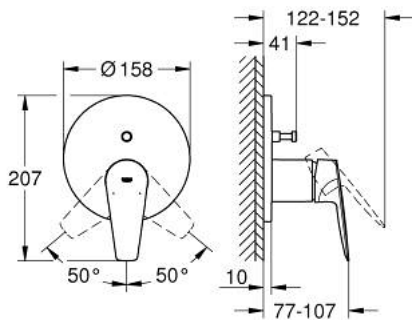

## 24 162 001 BAUEDGE SINGLE-LEVER MIXER WITH 2-WAY DIVERTER

### PRODUCT DESCRIPTION

- Tyc: Chrome
- metal lever
- trim set for GROHE Rapido SmartBox (35 600/35 604)
- GROHE SmoothControl 46 mm ceramic cartridge
- GROHE LongLife finish
- GROHE FastFixation escutcheon with covered shaft sealing and covered fixing
- metal escutcheon, retroactively 6° adjustable
- automatic 2-way diverter
- without roughing-in set 35 600/35 604 (please order separately)
- flow performance: outlet B = 27 l/min, outlet C = 27 l/min
- professional exclusive

### SPARE PARTS

- 1: Escutcheon (Spare part-nr. 48429000)
  - 2: Mounting plate (Spare part-nr. 48440000)
  - 3: Cap (Spare part-nr. 09038000)
  - 4: Diverter (Spare part-nr. 48442000)
  - 5: Cartridge (Spare part-nr. 46048000)
  - 6: Non-return valve (Spare part-nr. 49085000)
  - 7: Seal (Spare part-nr. 48360000)
  - 8: Temperature limiter (Spare part-nr. 46375000)\*
  - 9: Backflow protection combination (EN1717) (Spare part-nr. 14055000)\*
  - 10: Universal extension set single-lever mixers, 25 mm (Spare part-nr. 14056000)\*
  - 11: Universal extension set single-lever mixers, 50 mm (Spare part-nr. 14057000)\*
  - 12: Diverter (Spare part-nr. 48444000)\*
  - 13: Diverter (Spare part-nr. 48445000)\*
- \* Optional accessories