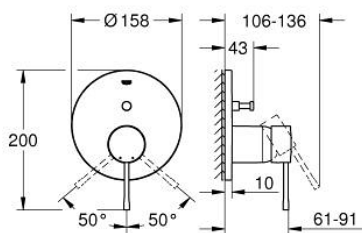

24 167 001 ESSENCE SINGLE-LEVER MIXER WITH 2-WAY DIVERTER

PRODUCT DESCRIPTION

- Colour: chrome
- trim set for GROHE Rapido SmartBox (35 600/35 604)
- GROHE SilkMove 46 mm ceramic cartridge
- GROHE LongLife finish
- GROHE FastFixation escutcheon with covered shaft sealing and covered fixing
- metal escutcheon, retroactively 6° adjustable
- metal lever
- automatic 2-way diverter
- without roughing-in set 35 600/35 604 (please order separately)
- flow performance: outlet B = 27 l/min, outlet C = 27 l/min
- professional exclusive

24 167 001 ESSENCE SINGLE-LEVER MIXER WITH 2-WAY DIVERTER

SPARE PARTS

- 1: Lever (Spare part-nr. 46915000)
 - 2: Escutcheon (Spare part-nr. 48429000)
 - 3: Mounting plate (Spare part-nr. 48440000)
 - 4: Cap (Spare part-nr. 02693000)
 - 5: Diverter (Spare part-nr. 48442000)
 - 6: Cartridge (Spare part-nr. 46048000)
 - 7: Non-return valve (Spare part-nr. 49085000)
 - 8: Seal (Spare part-nr. 48360000)
 - 9: Temperature limiter (Spare part-nr. 46308000)*
 - 10: Backflow protection combination (EN1717) (Spare part-nr. 14055000)*
 - 11: Universal extension set single-lever mixers, 25 mm (Spare part-nr. 14056000)*
 - 12: Diverter (Spare part-nr. 48444000)*
 - 13: Universal extension set single-lever mixers, 50 mm (Spare part-nr. 14057000)*
 - 14: Diverter (Spare part-nr. 48445000)*
- * Optional accessories