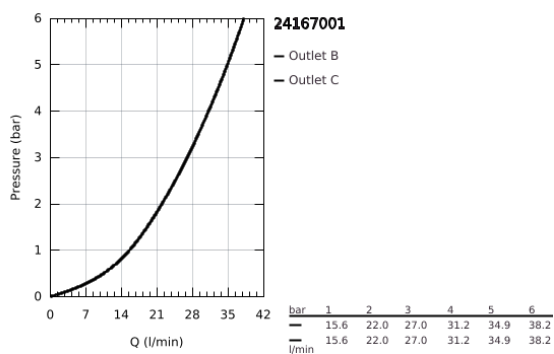

24 167 001 ESSENCE SINGLE-LEVER MIXER WITH 2-WAY DIVERTER

PRODUCT DESCRIPTION

- Colour: chrome
- trim set for GROHE Rapido SmartBox (35 600/35 604)
- GROHE SilkMove 46 mm ceramic cartridge
- GROHE LongLife finish
- GROHE FastFixation escutcheon with covered shaft sealing and covered fixing
- metal escutcheon, retroactively 6° adjustable
- metal lever
- automatic 2-way diverter
- without roughing-in set 35 600/35 604 (please order separately)
- flow performance: outlet B = 27 l/min, outlet C = 27 l/min
- professional exclusive

24 167 001 ESSENCE SINGLE-LEVER MIXER WITH 2-WAY DIVERTER

SPARE PARTS

- 1: Lever (Spare part-nr. 46915000)
 - 2: Escutcheon (Spare part-nr. 48429000)
 - 3: Mounting plate (Spare part-nr. 48440000)
 - 4: Cap (Spare part-nr. 02693000)
 - 5: Diverter (Spare part-nr. 48442000)
 - 6: Cartridge (Spare part-nr. 46048000)
 - 7: Non-return valve (Spare part-nr. 49085000)
 - 8: Seal (Spare part-nr. 48360000)
 - 9: Temperature limiter (Spare part-nr. 46308000)*
 - 10: Backflow protection combination (EN1717) (Spare part-nr. 14055000)*
 - 11: Universal extension set single-lever mixers, 25 mm (Spare part-nr. 14056000)*
 - 12: Diverter (Spare part-nr. 48444000)*
 - 13: Universal extension set single-lever mixers, 50 mm (Spare part-nr. 14057000)*
 - 14: Diverter (Spare part-nr. 48445000)*
- * Optional accessories