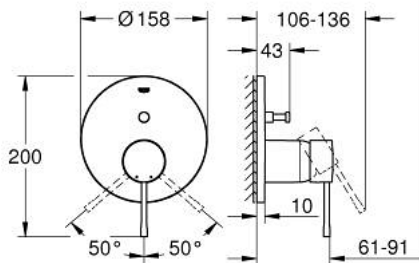

24 167 001 ESSENCE SINGLE-LEVER MIXER WITH 2-WAY DIVERTER

PRODUCT DESCRIPTION

- Tyc: Chrome
- trim set for GROHE Rapido SmartBox (35 600/35 604)
- GROHE SilkMove 46 mm ceramic cartridge
- GROHE LongLife finish
- GROHE FastFixation escutcheon with covered shaft sealing and covered fixing
- metal escutcheon, retroactively 6° adjustable
- metal lever
- automatic 2-way diverter
- without roughing-in set 35 600/35 604 (please order separately)
- flow performance: outlet B = 27 l/min, outlet C = 27 l/min
- professional exclusive

24 167 001 ESSENCE SINGLE-LEVER MIXER WITH 2-WAY DIVERTER

SPARE PARTS

- 1: Lever (Spare part-nr. 46915000)
 - 2: Escutcheon (Spare part-nr. 48429000)
 - 3: Mounting plate (Spare part-nr. 48440000)
 - 4: Cap (Spare part-nr. 02693000)
 - 5: Diverter (Spare part-nr. 48442000)
 - 6: Cartridge (Spare part-nr. 46048000)
 - 7: Non-return valve (Spare part-nr. 49085000)
 - 8: Seal (Spare part-nr. 48360000)
 - 9: Temperature limiter (Spare part-nr. 46308000)*
 - 10: Backflow protection combination (EN1717) (Spare part-nr. 14055000)*
 - 11: Universal extension set single-lever mixers, 25 mm (Spare part-nr. 14056000)*
 - 12: Diverter (Spare part-nr. 48444000)*
 - 13: Universal extension set single-lever mixers, 50 mm (Spare part-nr. 14057000)*
 - 14: Diverter (Spare part-nr. 48445000)*
- * Optional accessories