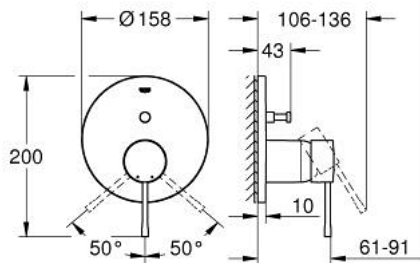

## 24 167 001 ESSENCE SINGLE-LEVER MIXER WITH 2-WAY DIVERTER

### PRODUCT DESCRIPTION

- Tyc: Chrome
- trim set for GROHE Rapido SmartBox (35 600/35 604)
- GROHE SilkMove 46 mm ceramic cartridge
- GROHE LongLife finish
- GROHE FastFixation escutcheon with covered shaft sealing and covered fixing
- metal escutcheon, retroactively 6° adjustable
- metal lever
- automatic 2-way diverter
- without roughing-in set 35 600/35 604 (please order separately)
- flow performance: outlet B = 27 l/min, outlet C = 27 l/min
- professional exclusive
- replaces Essence single-lever mixer with 2-way diverter 24 058 xx1