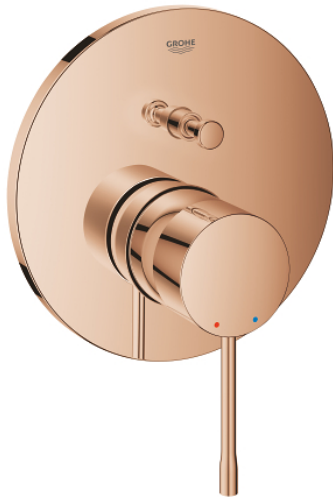

24 167 DA1 ESSENCE SINGLE-LEVER MIXER WITH 2-WAY DIVERTER

PRODUCT DESCRIPTION

- Colour: warm sunset
- trim set for GROHE Rapido SmartBox (35 600/35 604)
- GROHE SilkMove 46 mm ceramic cartridge
- GROHE LongLife finish
- GROHE FastFixation escutcheon with covered shaft sealing and covered fixing
- metal escutcheon, retroactively 6° adjustable
- metal lever
- automatic 2-way diverter
- without roughing-in set 35 600/35 604 (please order separately)
- flow performance: outlet B = 27 l/min, outlet C = 27 l/min