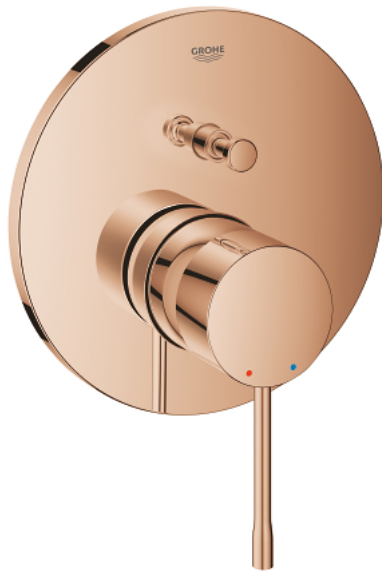

24 167 DA1 ESSENCE SINGLE-LEVER MIXER WITH 2-WAY DIVERTER

PRODUCT DESCRIPTION

- Tyc: warm sunset
- trim set for GROHE Rapido SmartBox (35 600/35 604)
- GROHE SilkMove 46 mm ceramic cartridge
- GROHE LongLife finish
- GROHE FastFixation escutcheon with covered shaft sealing and covered fixing
- metal escutcheon, retroactively 6° adjustable
- metal lever
- automatic 2-way diverter
- without roughing-in set 35 600/35 604 (please order separately)
- flow performance: outlet B = 27 l/min, outlet C = 27 l/min