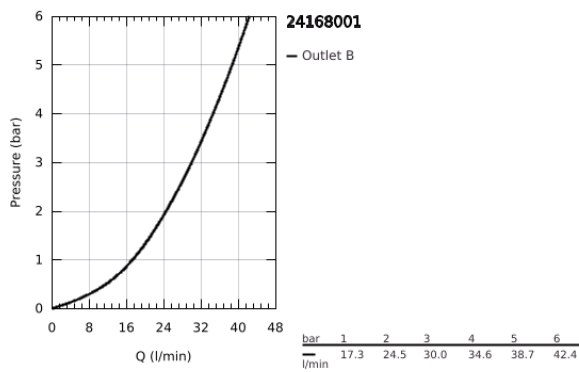

24 168 001 ESSENCE SINGLE-LEVER SHOWER MIXER

PRODUCT DESCRIPTION

- Colour: chrome
- trim set for GROHE Rapido SmartBox (35 600/35 604)
- GROHE SilkMove 46 mm ceramic cartridge
- GROHE LongLife finish
- GROHE FastFixation escutcheon with covered shaft sealing and covered fixing
- metal escutcheon, retroactively 6° adjustable
- metal lever
- without roughing-in set 35 600/35 604 (please order separately)
- flow performance: outlet B or C = 30 l/min
- professional exclusive

24 168 001 ESSENCE SINGLE-LEVER SHOWER MIXER

SPARE PARTS

- 1: Lever (Spare part-nr. 46915000)
 - 2: Escutcheon (Spare part-nr. 48428000)
 - 3: Mounting plate (Spare part-nr. 48439000)
 - 4: Cap (Spare part-nr. 02693000)
 - 5: Cartridge (Spare part-nr. 46048000)
 - 6: Seal (Spare part-nr. 48360000)
 - 7: Temperature limiter (Spare part-nr. 46308000)*
 - 8: Universal extension set single-lever mixers, 25 mm (Spare part-nr. 14056000)*
 - 9: Universal extension set single-lever mixers, 50 mm (Spare part-nr. 14057000)*
- * Optional accessories