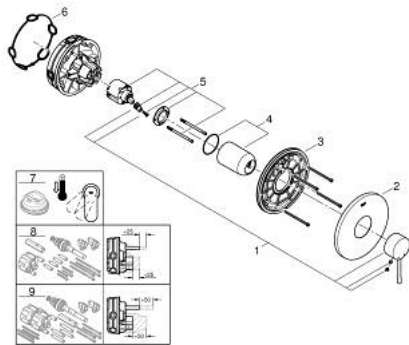

24 168 001 ESSENCE SINGLE-LEVER SHOWER MIXER

PRODUCT DESCRIPTION

- Colour: chrome
- trim set for GROHE Rapido SmartBox (35 600/35 604)
- GROHE SilkMove 46 mm ceramic cartridge
- GROHE LongLife finish
- GROHE FastFixation escutcheon with covered shaft sealing and covered fixing
- metal escutcheon, retroactively 6° adjustable
- metal lever
- without roughing-in set 35 600/35 604 (please order separately)
- flow performance: outlet B or C = 30 l/min
- professional exclusive

24 168 001 ESSENCE SINGLE-LEVER SHOWER MIXER

SPARE PARTS

- 1: Lever (Spare part-nr. 46915000)
 - 2: Escutcheon (Spare part-nr. 48428000)
 - 3: Mounting plate (Spare part-nr. 48439000)
 - 4: Cap (Spare part-nr. 02693000)
 - 5: Cartridge (Spare part-nr. 46048000)
 - 6: Seal (Spare part-nr. 48360000)
 - 7: Temperature limiter (Spare part-nr. 46308000)*
 - 8: Universal extension set single-lever mixers, 25 mm (Spare part-nr. 14056000)*
 - 9: Universal extension set single-lever mixers, 50 mm (Spare part-nr. 14057000)*
- * Optional accessories