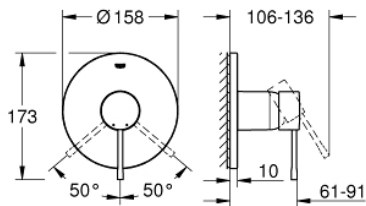

24 168 001 ESSENCE SINGLE-LEVER SHOWER MIXER

PRODUCT DESCRIPTION

- Colour: chrome
- trim set for GROHE Rapido SmartBox (35 600/35 604)
- GROHE SilkMove 46 mm ceramic cartridge
- GROHE LongLife finish
- GROHE FastFixation escutcheon with covered shaft sealing and covered fixing
- metal escutcheon, retroactively 6° adjustable
- metal lever
- without roughing-in set 35 600/35 604 (please order separately)
- flow performance: outlet B or C = 30 l/min
- professional exclusive

24 168 001 ESSENCE SINGLE-LEVER SHOWER MIXER

SPARE PARTS

- 1: Lever (Spare part-nr. 46915000)
 - 2: Escutcheon (Spare part-nr. 48428000)
 - 3: Mounting plate (Spare part-nr. 48439000)
 - 4: Cap (Spare part-nr. 02693000)
 - 5: Cartridge (Spare part-nr. 46048000)
 - 6: Seal (Spare part-nr. 48360000)
 - 7: Temperature limiter (Spare part-nr. 46308000)*
 - 8: Universal extension set single-lever mixers, 25 mm (Spare part-nr. 14056000)*
 - 9: Universal extension set single-lever mixers, 50 mm (Spare part-nr. 14057000)*
- * Optional accessories