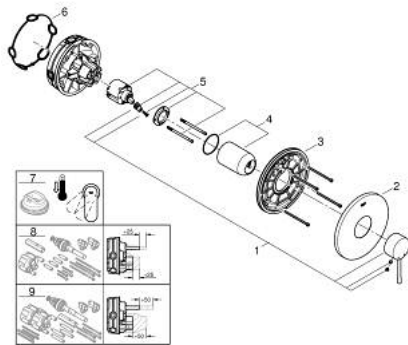

## 24 168 001 ESSENCE SINGLE-LEVER SHOWER MIXER

### PRODUCT DESCRIPTION

- Tyc: Chrome
- trim set for GROHE Rapido SmartBox (35 600/35 604)
- GROHE SilkMove 46 mm ceramic cartridge
- GROHE LongLife finish
- GROHE FastFixation escutcheon with covered shaft sealing and covered fixing
- metal escutcheon, retroactively 6° adjustable
- metal lever
- without roughing-in set 35 600/35 604 (please order separately)
- flow performance: outlet B or C = 30 l/min
- professional exclusive
- replaces Essence shower mixer 24 057 xx1

### SPARE PARTS

- 1: Lever (Spare part-nr. 46915000)
  - 2: Escutcheon (Spare part-nr. 48428000)
  - 3: Mounting plate (Spare part-nr. 48439000)
  - 4: Cap (Spare part-nr. 02693000)
  - 5: Cartridge (Spare part-nr. 46048000)
  - 6: Seal (Spare part-nr. 48360000)
  - 7: Temperature limiter (Spare part-nr. 46308000)\*
  - 8: Universal extension set single-lever mixers, 25 mm (Spare part-nr. 14056000)\*
  - 9: Universal extension set single-lever mixers, 50 mm (Spare part-nr. 14057000)\*
- \* Optional accessories