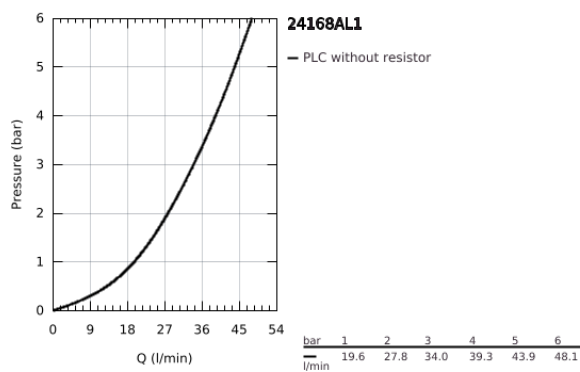

## 24 168 AL1 ESSENCE SINGLE-LEVER SHOWER MIXER

### PRODUCT DESCRIPTION

- Colour: brushed hard graphite
- trim set for GROHE Rapido SmartBox (35 600/35 604)
- GROHE SilkMove 46 mm ceramic cartridge
- GROHE LongLife finish
- GROHE FastFixation escutcheon with covered shaft sealing and covered fixing
- metal escutcheon, retroactively 6° adjustable
- metal lever
- without roughing-in set 35 600/35 604 (please order separately)
- flow performance: outlet B or C = 30 l/min