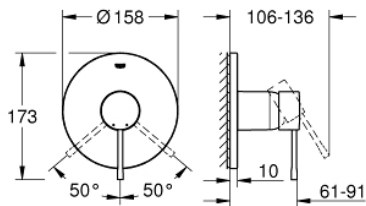

## 24 168 AL1 ESSENCE SINGLE-LEVER SHOWER MIXER

### PRODUCT DESCRIPTION

- Colour: brushed hard graphite
- trim set for GROHE Rapido SmartBox (35 600/35 604)
- GROHE SilkMove 46 mm ceramic cartridge
- GROHE LongLife finish
- GROHE FastFixation escutcheon with covered shaft sealing and covered fixing
- metal escutcheon, retroactively 6° adjustable
- metal lever
- without roughing-in set 35 600/35 604 (please order separately)
- flow performance: outlet B or C = 30 l/min

### SPARE PARTS

- 1: Lever (Spare part-nr. 46915AL0)
  - 2: Escutcheon (Spare part-nr. 48428AL0)
  - 3: Mounting plate (Spare part-nr. 48439000)
  - 4: Cap (Spare part-nr. 02693AL0)
  - 5: Cartridge (Spare part-nr. 46048000)
  - 6: Seal (Spare part-nr. 48360000)
  - 7: Temperature limiter (Spare part-nr. 46308000)\*
  - 8: Universal extension set single-lever mixers, 25 mm (Spare part-nr. 14056000)\*
  - 9: Universal extension set single-lever mixers, 50 mm (Spare part-nr. 14057000)\*
- \* Optional accessories