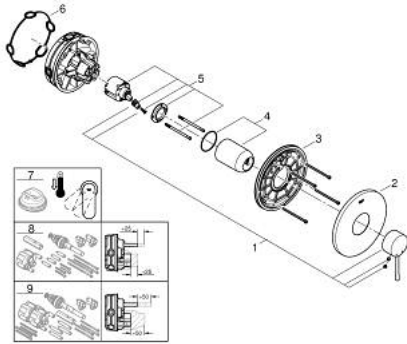

## 24 168 AL1 ESSENCE SINGLE-LEVER SHOWER MIXER

### PRODUCT DESCRIPTION

- Colour: brushed hard graphite
- trim set for GROHE Rapido SmartBox (35 600/35 604)
- GROHE SilkMove 46 mm ceramic cartridge
- GROHE LongLife finish
- GROHE FastFixation escutcheon with covered shaft sealing and covered fixing
- metal escutcheon, retroactively 6° adjustable
- metal lever
- without roughing-in set 35 600/35 604 (please order separately)
- flow performance: outlet B or C = 30 l/min

### SPARE PARTS

- 1: Lever (Spare part-nr. 46915AL0)
  - 2: Escutcheon (Spare part-nr. 48428AL0)
  - 3: Mounting plate (Spare part-nr. 48439000)
  - 4: Cap (Spare part-nr. 02693AL0)
  - 5: Cartridge (Spare part-nr. 46048000)
  - 6: Seal (Spare part-nr. 48360000)
  - 7: Temperature limiter (Spare part-nr. 46308000)\*
  - 8: Universal extension set single-lever mixers, 25 mm (Spare part-nr. 14056000)\*
  - 9: Universal extension set single-lever mixers, 50 mm (Spare part-nr. 14057000)\*
- \* Optional accessories