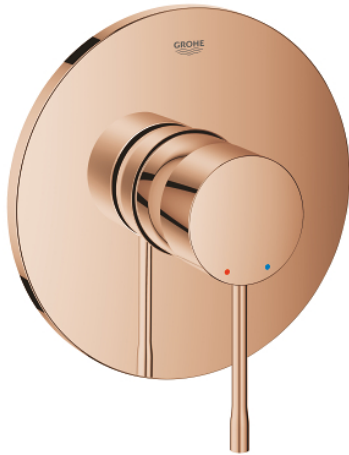

24 168 DA1 ESSENCE SINGLE-LEVER SHOWER MIXER

PRODUCT DESCRIPTION

- Colour: warm sunset
- trim set for GROHE Rapido SmartBox (35 600/35 604)
- GROHE SilkMove 46 mm ceramic cartridge
- GROHE LongLife finish
- GROHE FastFixation escutcheon with covered shaft sealing and covered fixing
- metal escutcheon, retroactively 6° adjustable
- metal lever
- without roughing-in set 35 600/35 604 (please order separately)
- flow performance: outlet B or C = 30 l/min