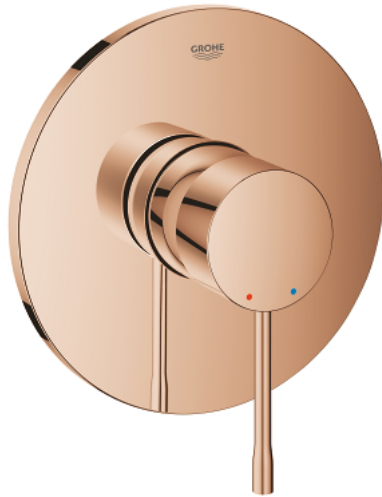

24 168 DA1 ESSENCE SINGLE-LEVER SHOWER MIXER

PRODUCT DESCRIPTION

- Tyc: warm sunset
- trim set for GROHE Rapido SmartBox (35 600/35 604)
- GROHE SilkMove 46 mm ceramic cartridge
- GROHE LongLife finish
- GROHE FastFixation escutcheon with covered shaft sealing and covered fixing
- metal escutcheon, retroactively 6° adjustable
- metal lever
- without roughing-in set 35 600/35 604 (please order separately)
- flow performance: outlet B or C = 30 l/min