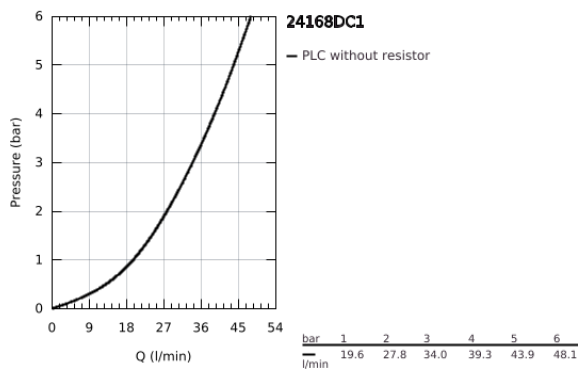

24 168 DC1 ESSENCE SINGLE-LEVER SHOWER MIXER

PRODUCT DESCRIPTION

- Colour: supersteel
- trim set for GROHE Rapido SmartBox (35 600/35 604)
- GROHE SilkMove 46 mm ceramic cartridge
- GROHE LongLife finish
- GROHE FastFixation escutcheon with covered shaft sealing and covered fixing
- metal escutcheon, retroactively 6° adjustable
- metal lever
- without roughing-in set 35 600/35 604 (please order separately)
- flow performance: outlet B or C = 30 l/min

24 168 DC1 ESSENCE SINGLE-LEVER SHOWER MIXER

SPARE PARTS

- 1: Lever (Spare part-nr. 46915DC0)
 - 2: Escutcheon (Spare part-nr. 48428DC0)
 - 3: Mounting plate (Spare part-nr. 48439000)
 - 4: Cap (Spare part-nr. 02693DC0)
 - 5: Cartridge (Spare part-nr. 46048000)
 - 6: Seal (Spare part-nr. 48360000)
 - 7: Temperature limiter (Spare part-nr. 46308000)*
 - 8: Universal extension set single-lever mixers, 25 mm (Spare part-nr. 14056000)*
 - 9: Universal extension set single-lever mixers, 50 mm (Spare part-nr. 14057000)*
- * Optional accessories