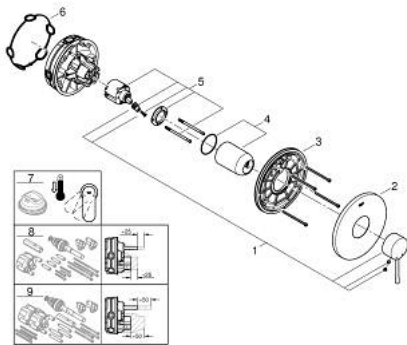

24 168 DC1 ESSENCE SINGLE-LEVER SHOWER MIXER

PRODUCT DESCRIPTION

- Colour: supersteel
- trim set for GROHE Rapido SmartBox (35 600/35 604)
- GROHE SilkMove 46 mm ceramic cartridge
- GROHE LongLife finish
- GROHE FastFixation escutcheon with covered shaft sealing and covered fixing
- metal escutcheon, retroactively 6° adjustable
- metal lever
- without roughing-in set 35 600/35 604 (please order separately)
- flow performance: outlet B or C = 30 l/min

24 168 DC1 ESSENCE SINGLE-LEVER SHOWER MIXER

SPARE PARTS

- 1: Lever (Spare part-nr. 46915DC0)
 - 2: Escutcheon (Spare part-nr. 48428DC0)
 - 3: Mounting plate (Spare part-nr. 48439000)
 - 4: Cap (Spare part-nr. 02693DC0)
 - 5: Cartridge (Spare part-nr. 46048000)
 - 6: Seal (Spare part-nr. 48360000)
 - 7: Temperature limiter (Spare part-nr. 46308000)*
 - 8: Universal extension set single-lever mixers, 25 mm (Spare part-nr. 14056000)*
 - 9: Universal extension set single-lever mixers, 50 mm (Spare part-nr. 14057000)*
- * Optional accessories