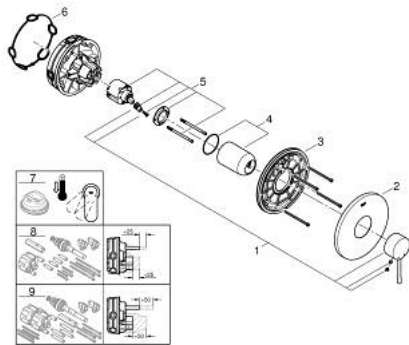

## 24 168 DC1 ESSENCE SINGLE-LEVER SHOWER MIXER

### PRODUCT DESCRIPTION

- Tyc: supersteel
- trim set for GROHE Rapido SmartBox (35 600/35 604)
- GROHE SilkMove 46 mm ceramic cartridge
- GROHE LongLife finish
- GROHE FastFixation escutcheon with covered shaft sealing and covered fixing
- metal escutcheon, retroactively 6° adjustable
- metal lever
- without roughing-in set 35 600/35 604 (please order separately)
- flow performance: outlet B or C = 30 l/min

### SPARE PARTS

- 1: Lever (Spare part-nr. 46915DC0)
  - 2: Escutcheon (Spare part-nr. 48428DC0)
  - 3: Mounting plate (Spare part-nr. 48439000)
  - 4: Cap (Spare part-nr. 02693DC0)
  - 5: Cartridge (Spare part-nr. 46048000)
  - 6: Seal (Spare part-nr. 48360000)
  - 7: Temperature limiter (Spare part-nr. 46308000)\*
  - 8: Universal extension set single-lever mixers, 25 mm (Spare part-nr. 14056000)\*
  - 9: Universal extension set single-lever mixers, 50 mm (Spare part-nr. 14057000)\*
- \* Optional accessories