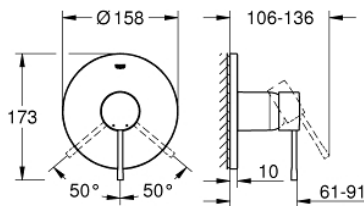

24 168 KF1 ESSENCE SINGLE-LEVER SHOWER MIXER

PRODUCT DESCRIPTION

- Colour: phantom black
- trim set for GROHE Rapido SmartBox (35 600/35 604)
- GROHE SilkMove 46 mm ceramic cartridge
- GROHE FastFixation escutcheon with covered shaft sealing and covered fixing
- metal escutcheon, retroactively 6° adjustable
- metal lever
- without roughing-in set 35 600/35 604 (please order separately)
- flow performance: outlet B or C = 30 l/min

24 168 KF1 ESSENCE SINGLE-LEVER SHOWER MIXER

SPARE PARTS

- 1: Lever (Spare part-nr. 46915KF0)
 - 2: escutcheon (Spare part-nr. 48428KF0)
 - 3: Mounting plate (Spare part-nr. 48439000)
 - 4: cap (Spare part-nr. 02693KF0)
 - 5: Cartridge (Spare part-nr. 46048000)
 - 6: Seal (Spare part-nr. 48360000)
 - 7: Temperature limiter (Spare part-nr. 46308000)*
 - 8: Universal extension set single-lever mixers, 25 mm (Spare part-nr. 14056000)*
 - 9: Universal extension set single-lever mixers, 50 mm (Spare part-nr. 14057000)*
- * Optional accessories