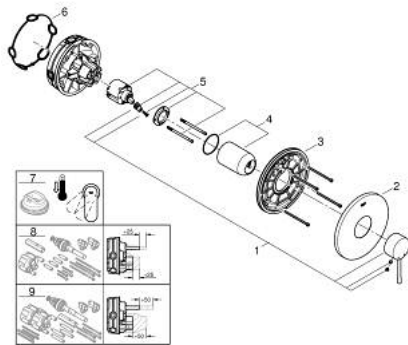

24 168 KF1 ESSENCE SINGLE-LEVER SHOWER MIXER

PRODUCT DESCRIPTION

- Colour: phantom black
- trim set for GROHE Rapido SmartBox (35 600/35 604)
- GROHE SilkMove 46 mm ceramic cartridge
- GROHE FastFixation escutcheon with covered shaft sealing and covered fixing
- metal escutcheon, retroactively 6° adjustable
- metal lever
- without roughing-in set 35 600/35 604 (please order separately)
- flow performance: outlet B or C = 30 l/min

24 168 KF1 ESSENCE SINGLE-LEVER SHOWER MIXER

SPARE PARTS

- 1: Lever (Spare part-nr. 46915KF0)
 - 2: escutcheon (Spare part-nr. 48428KF0)
 - 3: Mounting plate (Spare part-nr. 48439000)
 - 4: cap (Spare part-nr. 02693KF0)
 - 5: Cartridge (Spare part-nr. 46048000)
 - 6: Seal (Spare part-nr. 48360000)
 - 7: Temperature limiter (Spare part-nr. 46308000)*
 - 8: Universal extension set single-lever mixers, 25 mm (Spare part-nr. 14056000)*
 - 9: Universal extension set single-lever mixers, 50 mm (Spare part-nr. 14057000)*
- * Optional accessories