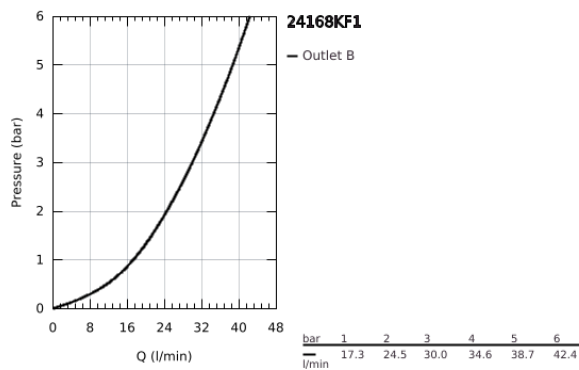

24 168 KF1 ESSENCE SINGLE-LEVER SHOWER MIXER

PRODUCT DESCRIPTION

- Colour: phantom black
- trim set for GROHE Rapido SmartBox (35 600/35 604)
- GROHE SilkMove 46 mm ceramic cartridge
- GROHE FastFixation escutcheon with covered shaft sealing and covered fixing
- metal escutcheon, retroactively 6° adjustable
- metal lever
- without roughing-in set 35 600/35 604 (please order separately)
- flow performance: outlet B or C = 30 l/min

24 168 KF1 ESSENCE SINGLE-LEVER SHOWER MIXER

SPARE PARTS

- 1: Lever (Spare part-nr. 46915KF0)
 - 2: escutcheon (Spare part-nr. 48428KF0)
 - 3: Mounting plate (Spare part-nr. 48439000)
 - 4: cap (Spare part-nr. 02693KF0)
 - 5: Cartridge (Spare part-nr. 46048000)
 - 6: Seal (Spare part-nr. 48360000)
 - 7: Temperature limiter (Spare part-nr. 46308000)*
 - 8: Universal extension set single-lever mixers, 25 mm (Spare part-nr. 14056000)*
 - 9: Universal extension set single-lever mixers, 50 mm (Spare part-nr. 14057000)*
- * Optional accessories