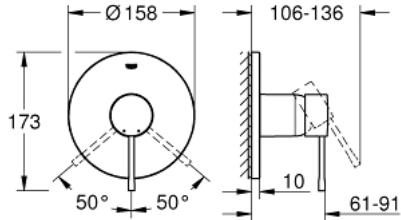

24 168 KF1 ESSENCE SINGLE-LEVER SHOWER MIXER

PRODUCT DESCRIPTION

- Tyc: phantom black
- trim set for GROHE Rapido SmartBox (35 600/35 604)
- GROHE SilkMove 46 mm ceramic cartridge
- GROHE FastFixation escutcheon with covered shaft sealing and covered fixing
- metal escutcheon, retroactively 6° adjustable
- metal lever
- without roughing-in set 35 600/35 604 (please order separately)
- flow performance: outlet B or C = 30 l/min

24 168 KF1 ESSENCE SINGLE-LEVER SHOWER MIXER

SPARE PARTS

- 1: Lever (Spare part-nr. 46915KF0)
 - 2: escutcheon (Spare part-nr. 48428KF0)
 - 3: Mounting plate (Spare part-nr. 48439000)
 - 4: cap (Spare part-nr. 02693KF0)
 - 5: Cartridge (Spare part-nr. 46048000)
 - 6: Seal (Spare part-nr. 48360000)
 - 7: Temperature limiter (Spare part-nr. 46308000)*
 - 8: Universal extension set single-lever mixers, 25 mm (Spare part-nr. 14056000)*
 - 9: Universal extension set single-lever mixers, 50 mm (Spare part-nr. 14057000)*
- * Optional accessories