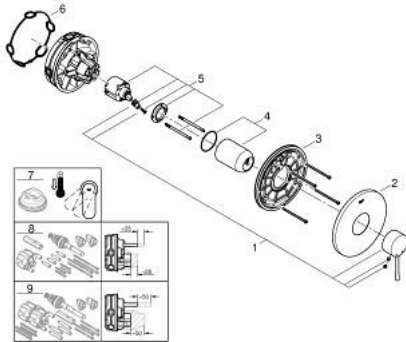

24 168 KF1 ESSENCE SINGLE-LEVER SHOWER MIXER

PRODUCT DESCRIPTION

- Tyc: phantom black
- trim set for GROHE Rapido SmartBox (35 600/35 604)
- GROHE SilkMove 46 mm ceramic cartridge
- GROHE FastFixation escutcheon with covered shaft sealing and covered fixing
- metal escutcheon, retroactively 6° adjustable
- metal lever
- without roughing-in set 35 600/35 604 (please order separately)
- flow performance: outlet B or C = 30 l/min

24 168 KF1 ESSENCE SINGLE-LEVER SHOWER MIXER

SPARE PARTS

- 1: Lever (Spare part-nr. 46915KF0)
 - 2: escutcheon (Spare part-nr. 48428KF0)
 - 3: Mounting plate (Spare part-nr. 48439000)
 - 4: cap (Spare part-nr. 02693KF0)
 - 5: Cartridge (Spare part-nr. 46048000)
 - 6: Seal (Spare part-nr. 48360000)
 - 7: Temperature limiter (Spare part-nr. 46308000)*
 - 8: Universal extension set single-lever mixers, 25 mm (Spare part-nr. 14056000)*
 - 9: Universal extension set single-lever mixers, 50 mm (Spare part-nr. 14057000)*
- * Optional accessories