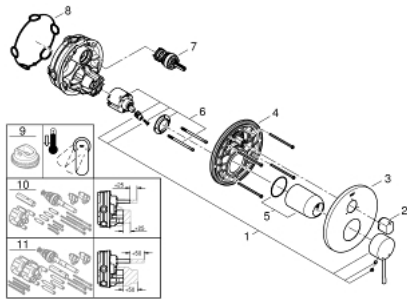

24 169 001 ESSENCE SINGLE-LEVER MIXER WITH 3-WAY DIVERTER

PRODUCT DESCRIPTION

- Colour: chrome
- trim set for GROHE Rapido SmartBox (35 600/35 604)
- GROHE SilkMove 46 mm ceramic cartridge
- GROHE LongLife finish
- GROHE FastFixation escutcheon with covered shaft sealing and covered fixing
- metal escutcheon, retroactively 6° adjustable
- metal lever
- 3-way diverter
- without roughing-in set 35 600/35 604 (please order separately)
- flow performance: outlet A = 27 l/min outlet B = 27 l/min outlet C = 27 l/min
- professional exclusive

24 169 001 ESSENCE SINGLE-LEVER MIXER WITH 3-WAY DIVERTER

SPARE PARTS

- 1: Lever (Spare part-nr. 46915000)
 - 2: Diverter knob, round (Spare part-nr. 48447000)
 - 3: Escutcheon (Spare part-nr. 49108000)
 - 4: Mounting plate (Spare part-nr. 49094000)
 - 5: Cap (Spare part-nr. 02693000)
 - 6: Cartridge (Spare part-nr. 46048000)
 - 7: Diverter (Spare part-nr. 48448000)
 - 8: Seal (Spare part-nr. 48360000)
 - 9: Temperature limiter (Spare part-nr. 46308000)*
 - 10: Universal extension set single-lever mixers, 25 mm (Spare part-nr. 1405600)*
 - 11: Universal extension set single-lever mixers, 50 mm (Spare part-nr. 1405700)*
- * Optional accessories