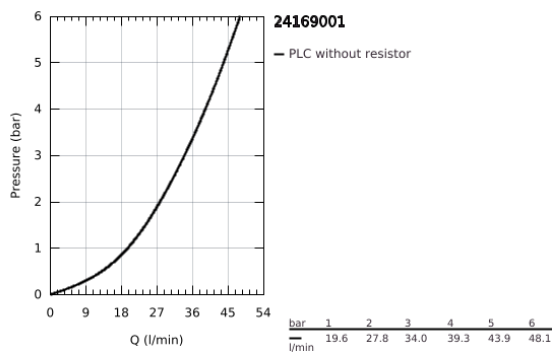

24 169 001 ESSENCE SINGLE-LEVER MIXER WITH 3-WAY DIVERTER

PRODUCT DESCRIPTION

- Colour: chrome
- trim set for GROHE Rapido SmartBox (35 600/35 604)
- GROHE SilkMove 46 mm ceramic cartridge
- GROHE LongLife finish
- GROHE FastFixation escutcheon with covered shaft sealing and covered fixing
- metal escutcheon, retroactively 6° adjustable
- metal lever
- 3-way diverter
- without roughing-in set 35 600/35 604 (please order separately)
- flow performance: outlet A = 27 l/min outlet B = 27 l/min outlet C = 27 l/min
- professional exclusive

24 169 001 ESSENCE SINGLE-LEVER MIXER WITH 3-WAY DIVERTER

SPARE PARTS

- 1: Lever (Spare part-nr. 46915000)
 - 2: Diverter knob, round (Spare part-nr. 48447000)
 - 3: Escutcheon (Spare part-nr. 49108000)
 - 4: Mounting plate (Spare part-nr. 49094000)
 - 5: Cap (Spare part-nr. 02693000)
 - 6: Cartridge (Spare part-nr. 46048000)
 - 7: Diverter (Spare part-nr. 48448000)
 - 8: Seal (Spare part-nr. 48360000)
 - 9: Temperature limiter (Spare part-nr. 46308000)*
 - 10: Universal extension set single-lever mixers, 25 mm (Spare part-nr. 1405600)*
 - 11: Universal extension set single-lever mixers, 50 mm (Spare part-nr. 1405700)*
- * Optional accessories