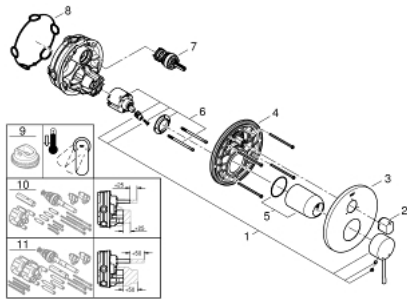

24 169 001 ESSENCE SINGLE-LEVER MIXER WITH 3-WAY DIVERTER

PRODUCT DESCRIPTION

- Tyc: Chrome
- trim set for GROHE Rapido SmartBox (35 600/35 604)
- GROHE SilkMove 46 mm ceramic cartridge
- GROHE LongLife finish
- GROHE FastFixation escutcheon with covered shaft sealing and covered fixing
- metal escutcheon, retroactively 6° adjustable
- metal lever
- 3-way diverter
- without roughing-in set 35 600/35 604 (please order separately)
- flow performance: outlet A = 27 l/min, outlet B = 27 l/min, outlet C = 27 l/min
- professional exclusive

24 169 001 ESSENCE SINGLE-LEVER MIXER WITH 3-WAY DIVERTER

SPARE PARTS

- 1: Lever (Spare part-nr. 46915000)
 - 2: Diverter knob, round (Spare part-nr. 48447000)
 - 3: Escutcheon (Spare part-nr. 49108000)
 - 4: Mounting plate (Spare part-nr. 49094000)
 - 5: Cap (Spare part-nr. 02693000)
 - 6: Cartridge (Spare part-nr. 46048000)
 - 7: Diverter (Spare part-nr. 48448000)
 - 8: Seal (Spare part-nr. 48360000)
 - 9: Temperature limiter (Spare part-nr. 46308000)*
 - 10: Universal extension set single-lever mixers, 25 mm (Spare part-nr. 1405600)*
 - 11: Universal extension set single-lever mixers, 50 mm (Spare part-nr. 1405700)*
- * Optional accessories