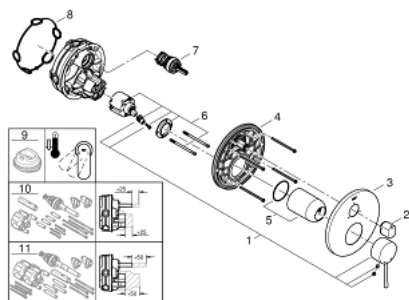

24 169 001 ESSENCE SINGLE-LEVER MIXER WITH 3-WAY DIVERTER

PRODUCT DESCRIPTION

- Tyc: Chrome
- trim set for GROHE Rapido SmartBox (35 600/35 604)
- GROHE SilkMove 46 mm ceramic cartridge
- GROHE LongLife finish
- GROHE FastFixation escutcheon with covered shaft sealing and covered fixing
- metal escutcheon, retroactively 6° adjustable
- metal lever
- 3-way diverter
- without roughing-in set 35 600/35 604 (please order separately)
- flow performance: outlet A = 27 l/min, outlet B = 27 l/min, outlet C = 27 l/min
- professional exclusive
- replaces Essence single-lever mixer with 3-way diverter 24 092 xx1

24 169 001 ESSENCE SINGLE-LEVER MIXER WITH 3-WAY DIVERTER

SPARE PARTS

- 1: Lever (Spare part-nr. 46915000)
 - 2: Diverter knob, round (Spare part-nr. 48447000)
 - 3: Escutcheon (Spare part-nr. 49108000)
 - 4: Mounting plate (Spare part-nr. 49094000)
 - 5: Cap (Spare part-nr. 02693000)
 - 6: Cartridge (Spare part-nr. 46048000)
 - 7: Diverter (Spare part-nr. 48448000)
 - 8: Seal (Spare part-nr. 48360000)
 - 9: Temperature limiter (Spare part-nr. 46308000)*
 - 10: Universal extension set single-lever mixers, 25 mm (Spare part-nr. 1405600)*
 - 11: Universal extension set single-lever mixers, 50 mm (Spare part-nr. 1405700)*
- * Optional accessories