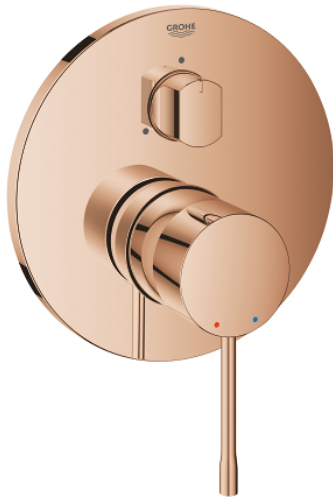

## 24 169 DA1 ESSENCE SINGLE-LEVER MIXER WITH 3-WAY DIVERTER

### PRODUCT DESCRIPTION

- Colour: warm sunset
- trim set for GROHE Rapido SmartBox (35 600/35 604)
- GROHE SilkMove 46 mm ceramic cartridge
- GROHE LongLife finish
- GROHE FastFixation escutcheon with covered shaft sealing and covered fixing
- metal escutcheon, retroactively 6° adjustable
- metal lever
- 3-way diverter
- without roughing-in set 35 600/35 604 (please order separately)
- flow performance: outlet A = 27 l/min outlet B = 27 l/min outlet C = 27 l/min