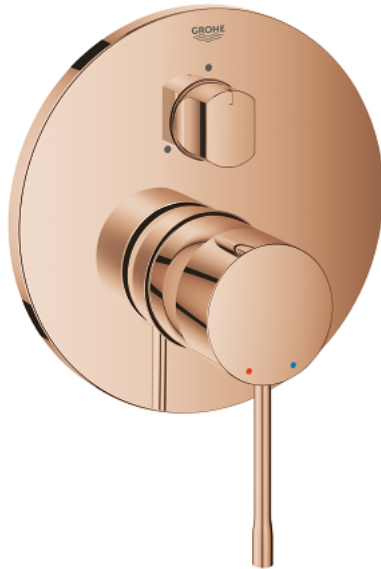

24 169 DA1 ESSENCE SINGLE-LEVER MIXER WITH 3-WAY DIVERTER

PRODUCT DESCRIPTION

- Tyc: warm sunset
- trim set for GROHE Rapido SmartBox (35 600/35 604)
- GROHE SilkMove 46 mm ceramic cartridge
- GROHE LongLife finish
- GROHE FastFixation escutcheon with covered shaft sealing and covered fixing
- metal escutcheon, retroactively 6° adjustable
- metal lever
- 3-way diverter
- without roughing-in set 35 600/35 604 (please order separately)
- flow performance: outlet A = 27 l/min, outlet B = 27 l/min, outlet C = 27 l/min