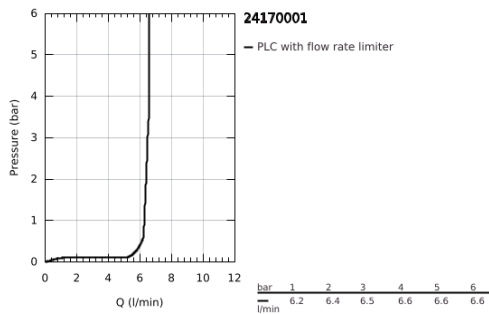

24 170 001 ESSENCE SINGLE-LEVER BASIN MIXER 1/2" XL-SIZE

PRODUCT DESCRIPTION

- Colour: chrome
- single hole installation
- metal lever
- for free-standing basins
- GROHE SilkMove 28 mm ceramic cartridge
- with temperature limiter
- GROHE LongLife finish
- GROHE EcoJoy - less water, perfect flow
- maximum flow rate (at 3 bar): 6.5 l/min
- GROHE AquaGuide adjustable mousseur
- GROHE FastFixation Plus rapid installation system
- swivel spout with mousseur and stop limiter
- adjustable swivel area 0° / 90° / 360°
- smooth body
- flexible connection hoses
- min. recommended pressure 1.0 bar
- professional exclusive

24 170 001 ESSENCE SINGLE-LEVER BASIN MIXER 1/2" XL-SIZE

SPARE PARTS

- 1: Lever (Spare part-nr. 46919000)
 - 2: Cartridge (Spare part-nr. 46580000)
 - 3: screw ring (Spare part-nr. 48591000)
 - 4: Tubular spout (Spare part-nr. 13375000)
 - 4.1: Mousseur (Spare part-nr. 48270000)
 - 4.2: Sealing washer (Spare part-nr. 0128500M)
 - 4.3: Safety ring (Spare part-nr. 4826600M)
 - 5: Escutcheon (Spare part-nr. 48603000)
 - 6: Shank mounting kit (Spare part-nr. 46645000)
 - 7: Mounting wrench (Spare part-nr. 19017000)*
 - 8: Waste set with push-open plug (Spare part-nr. 65807000)*
- * Optional accessories