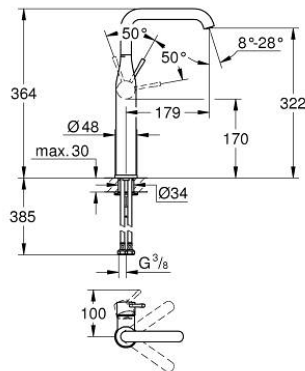

24 170 001 ESSENCE SINGLE-LEVER BASIN MIXER 1/2" XL-SIZE

PRODUCT DESCRIPTION

- Colour: chrome
- single hole installation
- metal lever
- for free-standing basins
- GROHE SilkMove 28 mm ceramic cartridge
- with temperature limiter
- GROHE LongLife finish
- GROHE EcoJoy - less water, perfect flow
- maximum flow rate (at 3 bar): 6.5 l/min
- GROHE AquaGuide adjustable mousseur
- GROHE FastFixation Plus rapid installation system
- swivel spout with mousseur and stop limiter
- adjustable swivel area 0° / 90° / 360°
- smooth body
- flexible connection hoses
- min. recommended pressure 1.0 bar
- professional exclusive

24 170 001 ESSENCE SINGLE-LEVER BASIN MIXER 1/2" XL-SIZE

SPARE PARTS

- 1: Lever (Spare part-nr. 46919000)
 - 2: Cartridge (Spare part-nr. 46580000)
 - 3: screw ring (Spare part-nr. 48591000)
 - 4: Tubular spout (Spare part-nr. 13375000)
 - 4.1: Mousseur (Spare part-nr. 48270000)
 - 4.2: Sealing washer (Spare part-nr. 0128500M)
 - 4.3: Safety ring (Spare part-nr. 4826600M)
 - 5: Escutcheon (Spare part-nr. 48603000)
 - 6: Shank mounting kit (Spare part-nr. 46645000)
 - 7: Mounting wrench (Spare part-nr. 19017000)*
 - 8: Waste set with push-open plug (Spare part-nr. 65807000)*
- * Optional accessories