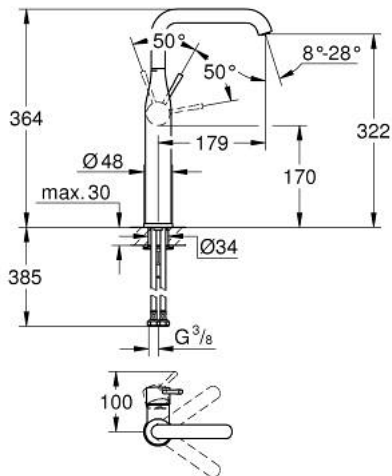

## 24 170 001 ESSENCE SINGLE-LEVER BASIN MIXER 1/2" XL-SIZE

### PRODUCT DESCRIPTION

- Tyc: Chrome
- single hole installation
- metal lever
- for free-standing basins
- GROHE SilkMove 28 mm ceramic cartridge
- with temperature limiter
- GROHE LongLife finish
- GROHE EcoJoy - Less water, perfect flow
- maximum flow rate (at 3 bar): 6.5 l/min
- GROHE AquaGuide adjustable mousseur
- GROHE FastFixation Plus rapid installation system
- swivel spout with mousseur and stop limiter
- adjustable swivel area 0° / 90° / 360°
- smooth body
- flexible connection hoses
- min. recommended pressure 1.0 bar
- professional exclusive
- replaces Essence basin mixer 32 901 xx1

24 170 001 **ESSENCE SINGLE-LEVER BASIN MIXER 1/2"**  
**XL-SIZE**

**SPARE PARTS**

- 1: Lever (Spare part-nr. 46919000)
- 2: Cartridge (Spare part-nr. 46580000)
- 3: screw ring (Spare part-nr. 48591000)
- 4: Tubular spout (Spare part-nr. 13375000)
- 4.1: Mousseur (Spare part-nr. 48270000)
- 4.2: Sealing washer (Spare part-nr. 0128500M)
- 4.3: Safety ring (Spare part-nr. 4826600M)
- 5: Escutcheon (Spare part-nr. 48603000)
- 6: Shank mounting kit (Spare part-nr. 46645000)
- 7: Mounting wrench (Spare part-nr. 19017000)\*
- 8: Waste set with push-open plug (Spare part-nr. 65807000)\*