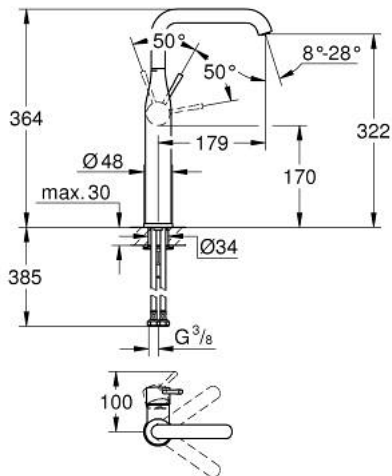

24 170 001 **ESSENCE SINGLE-LEVER BASIN MIXER 1/2"**  
**XL-SIZE**

**PRODUCT DESCRIPTION**

- Tyc: Chrome
- single hole installation
- metal lever
- for free-standing basins
- GROHE SilkMove 28 mm ceramic cartridge
- with temperature limiter
- GROHE LongLife finish
- GROHE EcoJoy - Less water, perfect flow
- maximum flow rate (at 3 bar): 6.5 l/min
- GROHE AquaGuide adjustable mousseur
- GROHE FastFixation Plus rapid installation system
- swivel spout with mousseur and stop limiter
- adjustable swivel area 0° / 90° / 360°
- smooth body
- flexible connection hoses
- min. recommended pressure 1.0 bar
- professional exclusive

24 170 001 **ESSENCE SINGLE-LEVER BASIN MIXER 1/2"**  
**XL-SIZE**

**SPARE PARTS**

- 1: Lever (Spare part-nr. 46919000)
  - 2: Cartridge (Spare part-nr. 46580000)
  - 3: screw ring (Spare part-nr. 48591000)
  - 4: Tubular spout (Spare part-nr. 13375000)
  - 4.1: Mousseur (Spare part-nr. 48270000)
  - 4.2: Sealing washer (Spare part-nr. 0128500M)
  - 4.3: Safety ring (Spare part-nr. 4826600M)
  - 5: Escutcheon (Spare part-nr. 48603000)
  - 6: Shank mounting kit (Spare part-nr. 46645000)
  - 7: Mounting wrench (Spare part-nr. 19017000)\*
  - 8: Waste set with push-open plug (Spare part-nr. 65807000)\*
- \* Optional accessories