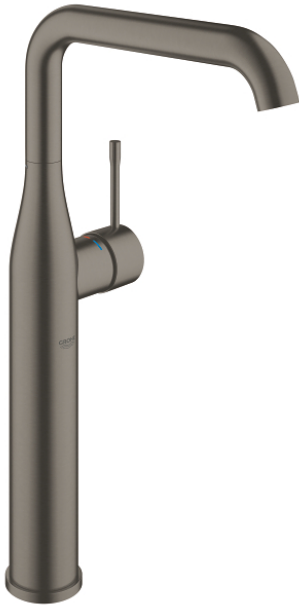

24 170 AL1 ESSENCE SINGLE-LEVER BASIN MIXER 1/2" XL-SIZE

PRODUCT DESCRIPTION

- Colour: brushed hard graphite
- single hole installation
- metal lever
- GROHE SilkMove 28 mm ceramic cartridge
- with temperature limiter
- GROHE LongLife finish
- GROHE EcoJoy - less water, perfect flow
- maximum flow rate (at 3 bar): 6.5 l/min
- GROHE AquaGuide adjustable mousseur
- GROHE FastFixation Plus installation system
- swivel spout with mousseur and stop limiter
- adjustable swivel area 0° / 90° / 360°
- smooth body
- flexible connection hoses
- min. recommended pressure 1.0 bar