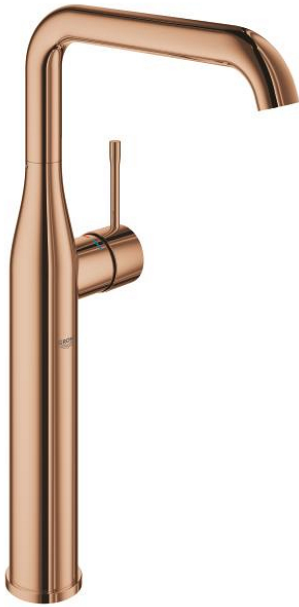

24 170 DA1 ESSENCE SINGLE-LEVER BASIN MIXER 1/2" XL-SIZE

PRODUCT DESCRIPTION

- Colour: warm sunset
- single hole installation
- metal lever
- GROHE SilkMove 28 mm ceramic cartridge
- with temperature limiter
- GROHE LongLife finish
- GROHE EcoJoy - less water, perfect flow
- maximum flow rate (at 3 bar): 6.5 l/min
- GROHE AquaGuide adjustable mousseur
- GROHE FastFixation Plus installation system
- swivel spout with mousseur and stop limiter
- adjustable swivel area 0° / 150° / 360°
- smooth body
- flexible connection hoses
- min. recommended pressure 1.0 bar
- adjustable swivel area 0° / 90° / 360°