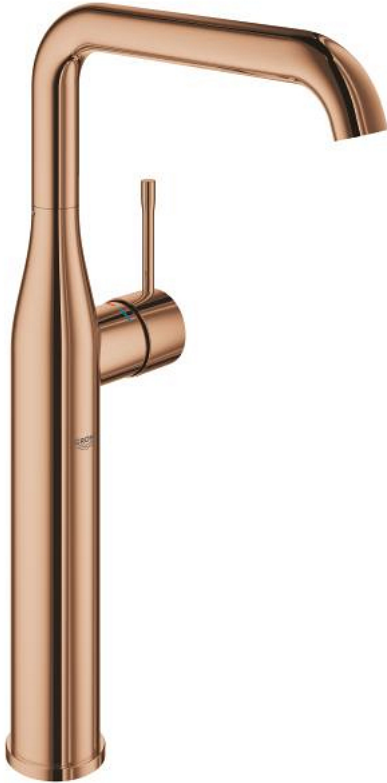

24 170 DA1 ESSENCE SINGLE-LEVER BASIN MIXER 1/2" XL-SIZE

PRODUCT DESCRIPTION

- Tyc: warm sunset
- single hole installation
- metal lever
- GROHE SilkMove 28 mm ceramic cartridge
- with temperature limiter
- GROHE LongLife finish
- GROHE EcoJoy - Less water, perfect flow
- maximum flow rate (at 3 bar): 6.5 l/min
- GROHE AquaGuide adjustable mousseur
- GROHE FastFixation Plus installation system
- swivel spout with mousseur and stop limiter
- adjustable swivel area 0° / 150° / 360°
- smooth body
- flexible connection hoses
- min. recommended pressure 1.0 bar
- adjustable swivel area 0° / 90° / 360°