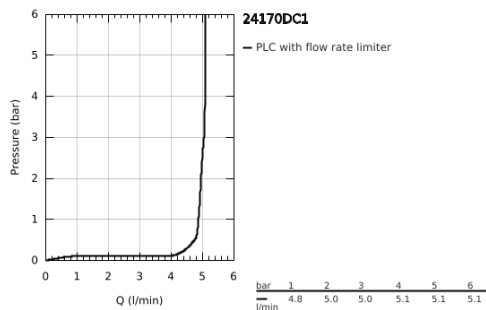

## 24 170 DC1 ESSENCE SINGLE-LEVER BASIN MIXER 1/2" XL-SIZE

### PRODUCT DESCRIPTION

- Colour: supersteel
- single hole installation
- metal lever
- GROHE SilkMove 28 mm ceramic cartridge
- with temperature limiter
- GROHE LongLife finish
- GROHE EcoJoy - less water, perfect flow
- maximum flow rate (at 3 bar): 6.5 l/min
- GROHE AquaGuide adjustable mousseur
- GROHE FastFixation Plus installation system
- swivel spout with mousseur and stop limiter
- adjustable swivel area 0° / 90° / 360°
- smooth body
- flexible connection hoses
- min. recommended pressure 1.0 bar