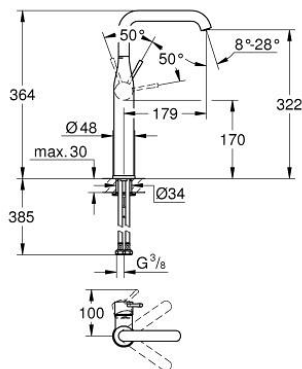

## 24 170 DC1 ESSENCE SINGLE-LEVER BASIN MIXER 1/2" XL-SIZE

### PRODUCT DESCRIPTION

- Colour: supersteel
- single hole installation
- metal lever
- GROHE SilkMove 28 mm ceramic cartridge
- with temperature limiter
- GROHE LongLife finish
- GROHE EcoJoy - less water, perfect flow
- maximum flow rate (at 3 bar): 6.5 l/min
- GROHE AquaGuide adjustable mousseur
- GROHE FastFixation Plus installation system
- swivel spout with mousseur and stop limiter
- adjustable swivel area 0° / 90° / 360°
- smooth body
- flexible connection hoses
- min. recommended pressure 1.0 bar

### SPARE PARTS

- 1: Lever (Spare part-nr. 46919DC0)
  - 2: Cartridge (Spare part-nr. 46580000)
  - 3: screw ring (Spare part-nr. 48591000)
  - 4: Tubular spout (Spare part-nr. 13375DC0)
  - 4.1: Mousseur (Spare part-nr. 48270000)
  - 4.2: Sealing washer (Spare part-nr. 0128500M)
  - 4.3: Safety ring (Spare part-nr. 4826600M)
  - 5: Escutcheon (Spare part-nr. 48603DC0)
  - 6: Shank mounting kit (Spare part-nr. 46645000)
  - 7: Mounting wrench (Spare part-nr. 19017000)\*
  - 8: Waste set with push-open plug (Spare part-nr. 65807DC0)\*
- \* Optional accessories