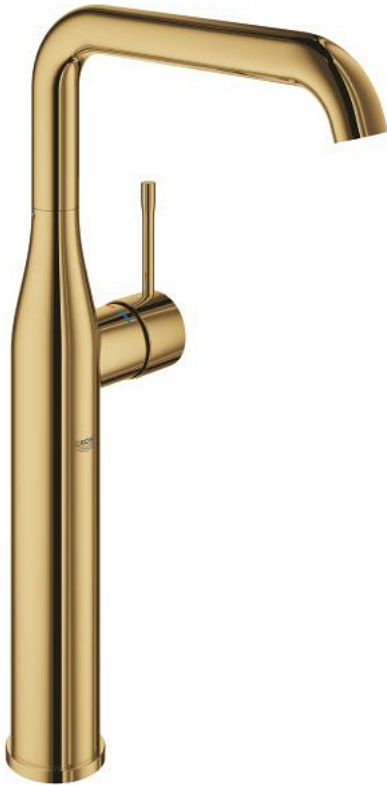

24 170 GL1 ESSENCE SINGLE-LEVER BASIN MIXER 1/2" XL-SIZE

PRODUCT DESCRIPTION

- Tyc: cool sunrise
- single hole installation
- metal lever
- GROHE SilkMove 28 mm ceramic cartridge
- with temperature limiter
- GROHE LongLife finish
- GROHE EcoJoy - Less water, perfect flow
- maximum flow rate (at 3 bar): 6.5 l/min
- GROHE AquaGuide adjustable mousseur
- GROHE FastFixation Plus installation system
- swivel spout with mousseur and stop limiter
- adjustable swivel area 0° / 90° / 360°
- smooth body
- flexible connection hoses
- min. recommended pressure 1.0 bar