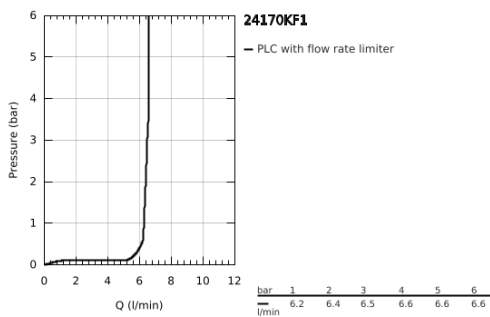

24 170 KF1 ESSENCE SINGLE-LEVER BASIN MIXER 1/2" XL-SIZE

PRODUCT DESCRIPTION

- Colour: phantom black
- single hole installation
- metal lever
- GROHE SilkMove 28 mm ceramic cartridge
- with temperature limiter
- GROHE EcoJoy - less water, perfect flow
- maximum flow rate (at 3 bar): 6.5 l/min
- GROHE AquaGuide adjustable mousseur
- GROHE FastFixation Plus installation system
- swivel spout with mousseur and stop limiter
- adjustable swivel area 0° / 90° / 360°
- smooth body
- flexible connection hoses
- min. recommended pressure 1.0 bar
- professional exclusive

24 170 KF1 ESSENCE SINGLE-LEVER BASIN MIXER 1/2" XL-SIZE

SPARE PARTS

- 1: Lever (Spare part-nr. 46919KF0)
 - 2: Cartridge (Spare part-nr. 46580000)
 - 3: screw ring (Spare part-nr. 48591000)
 - 4: Tubular spout (Spare part-nr. 13375KF0)
 - 4.1: Mousseur (Spare part-nr. 48270000)
 - 4.2: Sealing washer (Spare part-nr. 0128500M)
 - 4.3: Safety ring (Spare part-nr. 4826600M)
 - 5: Escutcheon (Spare part-nr. 48603KF0)
 - 6: Shank mounting kit (Spare part-nr. 46645000)
 - 7: Mounting wrench (Spare part-nr. 19017000)*
 - 8: Waste set with push-open plug (Spare part-nr. 65807KF0)*
- * Optional accessories