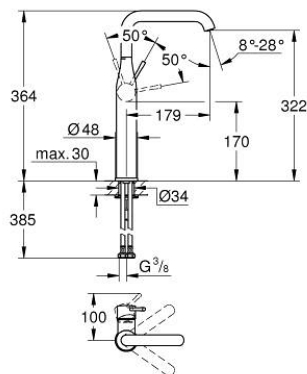

24 170 KF1 ESSENCE SINGLE-LEVER BASIN MIXER 1/2" XL-SIZE

PRODUCT DESCRIPTION

- Colour: phantom black
- single hole installation
- metal lever
- GROHE SilkMove 28 mm ceramic cartridge
- with temperature limiter
- GROHE EcoJoy - less water, perfect flow
- maximum flow rate (at 3 bar): 6.5 l/min
- GROHE AquaGuide adjustable mousseur
- GROHE FastFixation Plus installation system
- swivel spout with mousseur and stop limiter
- adjustable swivel area 0° / 90° / 360°
- smooth body
- flexible connection hoses
- min. recommended pressure 1.0 bar
- professional exclusive

24 170 KF1 ESSENCE SINGLE-LEVER BASIN MIXER 1/2" XL-SIZE

SPARE PARTS

- 1: Lever (Spare part-nr. 46919KF0)
 - 2: Cartridge (Spare part-nr. 46580000)
 - 3: screw ring (Spare part-nr. 48591000)
 - 4: Tubular spout (Spare part-nr. 13375KF0)
 - 4.1: Mousseur (Spare part-nr. 48270000)
 - 4.2: Sealing washer (Spare part-nr. 0128500M)
 - 4.3: Safety ring (Spare part-nr. 4826600M)
 - 5: Escutcheon (Spare part-nr. 48603KF0)
 - 6: Shank mounting kit (Spare part-nr. 46645000)
 - 7: Mounting wrench (Spare part-nr. 19017000)*
 - 8: Waste set with push-open plug (Spare part-nr. 65807KF0)*
- * Optional accessories