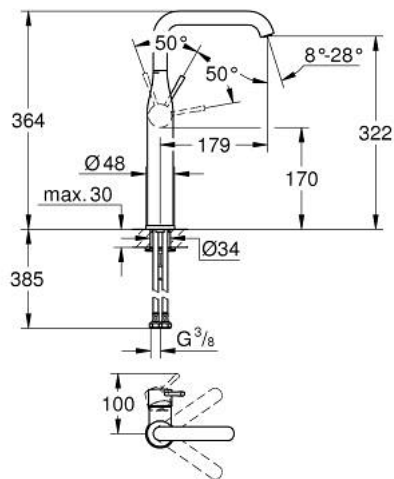

## 24 170 KF1 ESSENCE SINGLE-LEVER BASIN MIXER 1/2" XL-SIZE

### PRODUCT DESCRIPTION

- Tyc: phantom black
- single hole installation
- metal lever
- GROHE SilkMove 28 mm ceramic cartridge
- with temperature limiter
- GROHE EcoJoy - Less water, perfect flow
- maximum flow rate (at 3 bar): 6.5 l/min
- GROHE AquaGuide adjustable mousseur
- GROHE FastFixation Plus installation system
- swivel spout with mousseur and stop limiter
- adjustable swivel area 0° / 90° / 360°
- smooth body
- flexible connection hoses
- min. recommended pressure 1.0 bar
- professional exclusive

### SPARE PARTS

- 1: Lever (Spare part-nr. 46919KF0)
  - 2: Cartridge (Spare part-nr. 46580000)
  - 3: screw ring (Spare part-nr. 48591000)
  - 4: Tubular spout (Spare part-nr. 13375KF0)
  - 4.1: Mousseur (Spare part-nr. 48270000)
  - 4.2: Sealing washer (Spare part-nr. 0128500M)
  - 4.3: Safety ring (Spare part-nr. 4826600M)
  - 5: Escutcheon (Spare part-nr. 48603KF0)
  - 6: Shank mounting kit (Spare part-nr. 46645000)
  - 7: Mounting wrench (Spare part-nr. 19017000)\*
  - 8: Waste set with push-open plug (Spare part-nr. 65807KF0)\*
- \* Optional accessories