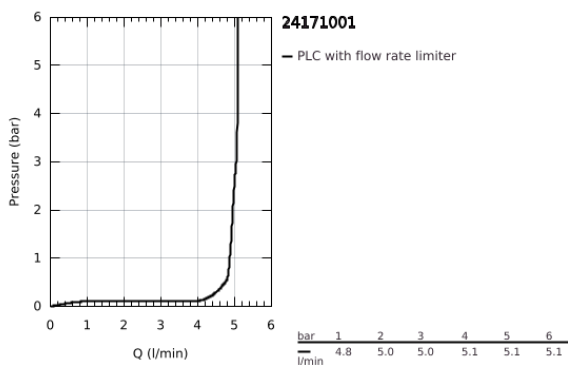

24 171 001 **ESSENCE BASIN MIXER 1/2"**
S-SIZE

PRODUCT DESCRIPTION

- Colour: chrome
- single hole installation
- metal lever
- GROHE SilkMove 28 mm ceramic cartridge
- with temperature limiter
- GROHE LongLife finish
- GROHE EcoJoy - less water, perfect flow
- maximum flow rate (at 3 bar): 5 l/min
- GROHE AquaGuide adjustable mousseur
- GROHE FastFixation Plus installation system
- pop-up waste set 1 1/4"
- flexible connection hoses
- professional exclusive

24 171 001 **ESSENCE BASIN MIXER 1/2"**
S-SIZE

SPARE PARTS

- 1: Lever (Spare part-nr. 46917000)
 - 2: retaining ring (Spare part-nr. 46715000)
 - 3: Cartridge (Spare part-nr. 46580000)
 - 4: Pop-up rod (Spare part-nr. 46739000)
 - 5: Mousseur (Spare part-nr. 48270000)
 - 6: Shank mounting kit (Spare part-nr. 46645000)
 - 7: Waste set 1 1/4" (Spare part-nr. 28910000)
 - 7.1: Plug (Spare part-nr. 07182000)
 - 7.2: Eccentric rod (Spare part-nr. 07052000)
 - 8: Mounting wrench (Spare part-nr. 19017000)*
 - 9: Eccentric rod (Spare part-nr. 07341000)*
- * Optional accessories