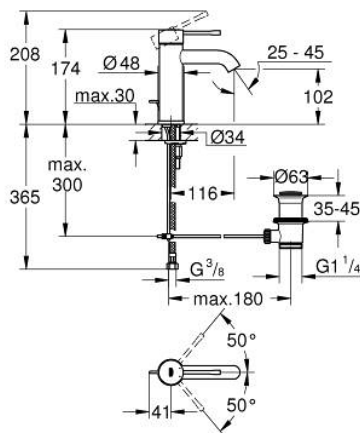

24 171 001 **ESSENCE BASIN MIXER 1/2"**
S-SIZE

PRODUCT DESCRIPTION

- Colour: chrome
- single hole installation
- metal lever
- GROHE SilkMove 28 mm ceramic cartridge
- with temperature limiter
- GROHE LongLife finish
- GROHE EcoJoy - less water, perfect flow
- maximum flow rate (at 3 bar): 5 l/min
- GROHE AquaGuide adjustable mousseur
- GROHE FastFixation Plus installation system
- pop-up waste set 1 1/4"
- flexible connection hoses
- professional exclusive

24 171 001 **ESSENCE BASIN MIXER 1/2"**
S-SIZE

SPARE PARTS

- 1: Lever (Spare part-nr. 46917000)
 - 2: retaining ring (Spare part-nr. 46715000)
 - 3: Cartridge (Spare part-nr. 46580000)
 - 4: Pop-up rod (Spare part-nr. 46739000)
 - 5: Mousseur (Spare part-nr. 48270000)
 - 6: Shank mounting kit (Spare part-nr. 46645000)
 - 7: Waste set 1 1/4" (Spare part-nr. 28910000)
 - 7.1: Plug (Spare part-nr. 07182000)
 - 7.2: Eccentric rod (Spare part-nr. 07052000)
 - 8: Mounting wrench (Spare part-nr. 19017000)*
 - 9: Eccentric rod (Spare part-nr. 07341000)*
- * Optional accessories