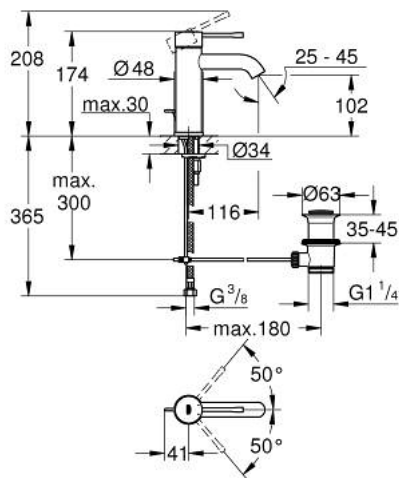

24 171 001 ESSENCE BASIN MIXER 1/2"
S-SIZE

PRODUCT DESCRIPTION

- Tyc: Chrome
- single hole installation
- metal lever
- GROHE SilkMove 28 mm ceramic cartridge
- with temperature limiter
- GROHE LongLife finish
- GROHE EcoJoy - Less water, perfect flow
- maximum flow rate (at 3 bar): 5 l/min
- GROHE AquaGuide adjustable mousseur
- GROHE FastFixation Plus installation system
- pop-up waste set 1 1/4"
- flexible connection hoses
- professional exclusive

24 171 001 **ESSENCE BASIN MIXER 1/2"**
S-SIZE

SPARE PARTS

- 1: Lever (Spare part-nr. 46917000)
 - 2: Fitting ring (Spare part-nr. 46715000)
 - 3: Cartridge (Spare part-nr. 46580000)
 - 4: Pop-up rod (Spare part-nr. 46739000)
 - 5: Mousseur (Spare part-nr. 48270000)
 - 6: Shank mounting kit (Spare part-nr. 46645000)
 - 7: Waste set 1 1/4" (Spare part-nr. 28910000)
 - 7.1: Plug (Spare part-nr. 07182000)
 - 7.2: Eccentric rod (Spare part-nr. 07052000)
 - 8: Mounting wrench (Spare part-nr. 19017000)*
 - 9: Eccentric rod (Spare part-nr. 07341000)*
- * Optional accessories