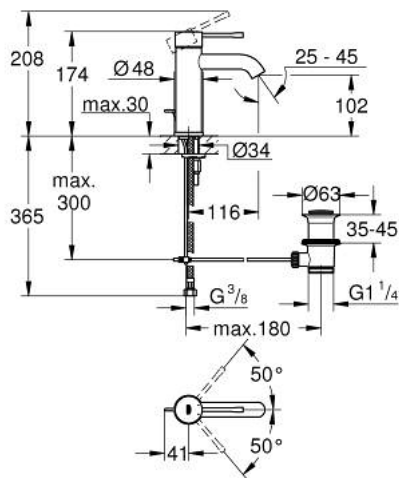

24 171 001 ESSENCE BASIN MIXER 1/2"
S-SIZE

PRODUCT DESCRIPTION

- Tyc: Chrome
- single hole installation
- metal lever
- GROHE SilkMove 28 mm ceramic cartridge
- with temperature limiter
- GROHE LongLife finish
- GROHE EcoJoy - Less water, perfect flow
- maximum flow rate (at 3 bar): 5 l/min
- GROHE AquaGuide adjustable mousseur
- GROHE FastFixation Plus installation system
- pop-up waste set 1 1/4"
- flexible connection hoses
- professional exclusive
- replaces Essence basin mixer 23 589 xx1

24 171 001 **ESSENCE BASIN MIXER 1/2"**
S-SIZE

SPARE PARTS

- 1: Lever (Spare part-nr. 46917000)
 - 2: Fitting ring (Spare part-nr. 46715000)
 - 3: Cartridge (Spare part-nr. 46580000)
 - 4: Pop-up rod (Spare part-nr. 46739000)
 - 5: Mousseur (Spare part-nr. 48270000)
 - 6: Shank mounting kit (Spare part-nr. 46645000)
 - 7: Waste set 1 1/4" (Spare part-nr. 28910000)
 - 7.1: Plug (Spare part-nr. 07182000)
 - 7.2: Eccentric rod (Spare part-nr. 07052000)
 - 8: Mounting wrench (Spare part-nr. 19017000)*
 - 9: Eccentric rod (Spare part-nr. 07341000)*
- * Optional accessories