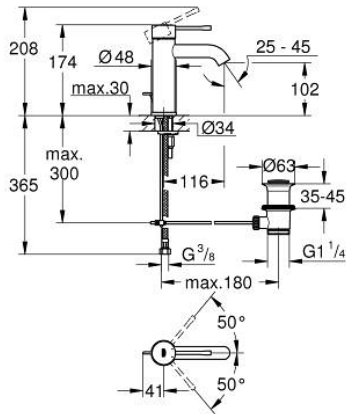

24 171 A01 ESSENCE BASIN MIXER 1/2"
S-SIZE

PRODUCT DESCRIPTION

- Colour: hard graphite
- single hole installation
- metal lever
- GROHE SilkMove 28 mm ceramic cartridge
- with temperature limiter
- GROHE LongLife finish
- GROHE EcoJoy - less water, perfect flow
- maximum flow rate (at 3 bar): 5 l/min
- GROHE AquaGuide adjustable mousseur
- GROHE FastFixation Plus installation system
- pop-up waste set 1 1/4"
- flexible connection hoses

24 171 A01 **ESSENCE BASIN MIXER 1/2"**
S-SIZE

SPARE PARTS

- 1: Lever (Spare part-nr. 46917A00)
 - 2: retaining ring (Spare part-nr. 46715000)
 - 3: Cartridge (Spare part-nr. 46580000)
 - 4: Pop-up rod (Spare part-nr. 46739A00)
 - 5: Mousseur (Spare part-nr. 48270000)
 - 6: Shank mounting kit (Spare part-nr. 46645000)
 - 7: Waste set 1 1/4" (Spare part-nr. 28910A00)
 - 7.1: Plug (Spare part-nr. 07182A00)
 - 7.2: Eccentric rod (Spare part-nr. 07052000)
 - 8: Mounting wrench (Spare part-nr. 19017000)*
 - 9: Eccentric rod (Spare part-nr. 07341000)*
- * Optional accessories