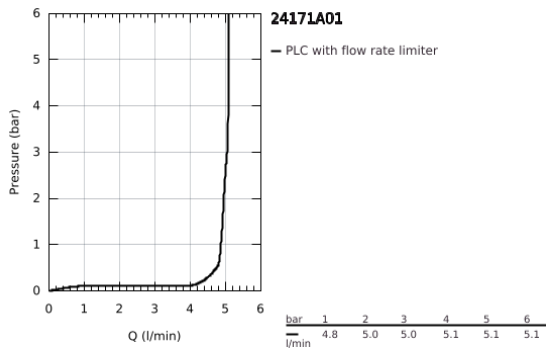

24 171 A01 ESSENCE BASIN MIXER 1/2"
S-SIZE

PRODUCT DESCRIPTION

- Colour: hard graphite
- single hole installation
- metal lever
- GROHE SilkMove 28 mm ceramic cartridge
- with temperature limiter
- GROHE LongLife finish
- GROHE EcoJoy - less water, perfect flow
- maximum flow rate (at 3 bar): 5 l/min
- GROHE AquaGuide adjustable mousseur
- GROHE FastFixation Plus installation system
- pop-up waste set 1 1/4"
- flexible connection hoses

24 171 A01 **ESSENCE BASIN MIXER 1/2"**
S-SIZE

SPARE PARTS

- 1: Lever (Spare part-nr. 46917A00)
 - 2: retaining ring (Spare part-nr. 46715000)
 - 3: Cartridge (Spare part-nr. 46580000)
 - 4: Pop-up rod (Spare part-nr. 46739A00)
 - 5: Mousseur (Spare part-nr. 48270000)
 - 6: Shank mounting kit (Spare part-nr. 46645000)
 - 7: Waste set 1 1/4" (Spare part-nr. 28910A00)
 - 7.1: Plug (Spare part-nr. 07182A00)
 - 7.2: Eccentric rod (Spare part-nr. 07052000)
 - 8: Mounting wrench (Spare part-nr. 19017000)*
 - 9: Eccentric rod (Spare part-nr. 07341000)*
- * Optional accessories