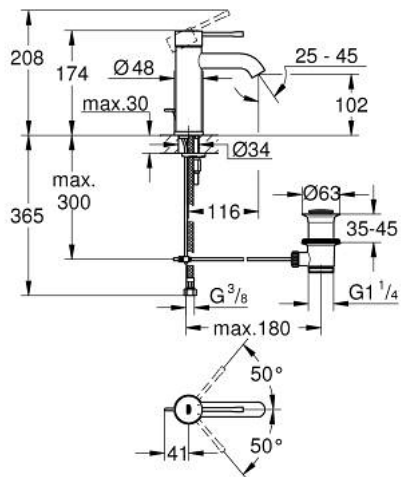

24 171 A01 **ESSENCE BASIN MIXER 1/2"**
S-SIZE

PRODUCT DESCRIPTION

- Typ: hard graphite
- single hole installation
- metal lever
- GROHE SilkMove 28 mm ceramic cartridge
- with temperature limiter
- GROHE LongLife finish
- GROHE EcoJoy - Less water, perfect flow
- maximum flow rate (at 3 bar): 5 l/min
- GROHE AquaGuide adjustable mousseur
- GROHE FastFixation Plus installation system
- pop-up waste set 1 1/4"
- flexible connection hoses

24 171 A01 **ESSENCE BASIN MIXER 1/2"**
S-SIZE

SPARE PARTS

- 1: Lever (Spare part-nr. 46917A00)
 - 2: Fitting ring (Spare part-nr. 46715000)
 - 3: Cartridge (Spare part-nr. 46580000)
 - 4: Pop-up rod (Spare part-nr. 46739A00)
 - 5: Mousseur (Spare part-nr. 48270000)
 - 6: Shank mounting kit (Spare part-nr. 46645000)
 - 7: Waste set 1 1/4" (Spare part-nr. 28910A00)
 - 7.1: Plug (Spare part-nr. 07182A00)
 - 7.2: Eccentric rod (Spare part-nr. 07052000)
 - 8: Mounting wrench (Spare part-nr. 19017000)*
 - 9: Eccentric rod (Spare part-nr. 07341000)*
- * Optional accessories