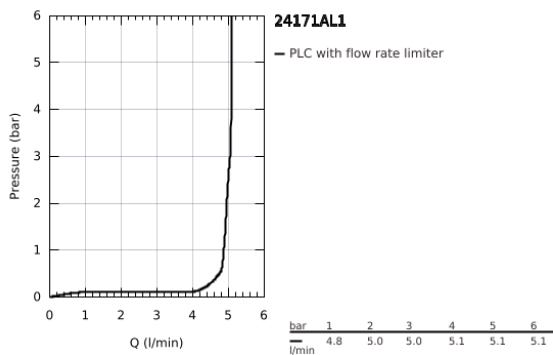

24 171 AL1 ESSENCE BASIN MIXER 1/2" S-SIZE

PRODUCT DESCRIPTION

- Colour: brushed hard graphite
- single hole installation
- metal lever
- GROHE SilkMove 28 mm ceramic cartridge
- with temperature limiter
- GROHE LongLife finish
- GROHE EcoJoy - less water, perfect flow
- maximum flow rate (at 3 bar): 5 l/min
- GROHE AquaGuide adjustable mousseur
- GROHE FastFixation Plus installation system
- pop-up waste set 1 1/4"
- flexible connection hoses

24 171 AL1 ESSENCE BASIN MIXER 1/2" S-SIZE

SPARE PARTS

- 1: Lever (Spare part-nr. 46917AL0)
 - 2: retaining ring (Spare part-nr. 46715000)
 - 3: Cartridge (Spare part-nr. 46580000)
 - 4: Pop-up rod (Spare part-nr. 46739AL0)
 - 5: Mousseur (Spare part-nr. 48270000)
 - 6: Shank mounting kit (Spare part-nr. 46645000)
 - 7: Waste set 1 1/4" (Spare part-nr. 28910AL0)
 - 7.1: Plug (Spare part-nr. 07182AL0)
 - 7.2: Eccentric rod (Spare part-nr. 07052000)
 - 8: Mounting wrench (Spare part-nr. 19017000)*
 - 9: Eccentric rod (Spare part-nr. 07341000)*
- * Optional accessories