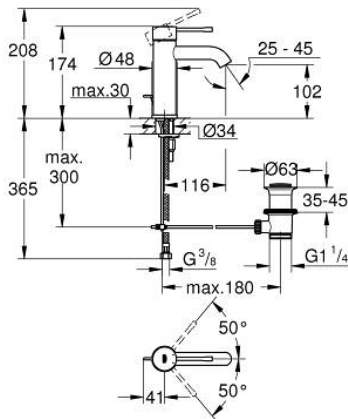

24 171 AL1 ESSENCE BASIN MIXER 1/2" S-SIZE

PRODUCT DESCRIPTION

- Colour: brushed hard graphite
- single hole installation
- metal lever
- GROHE SilkMove 28 mm ceramic cartridge
- with temperature limiter
- GROHE LongLife finish
- GROHE EcoJoy - less water, perfect flow
- maximum flow rate (at 3 bar): 5 l/min
- GROHE AquaGuide adjustable mousseur
- GROHE FastFixation Plus installation system
- pop-up waste set 1 1/4"
- flexible connection hoses

24 171 AL1 ESSENCE BASIN MIXER 1/2" S-SIZE

SPARE PARTS

- 1: Lever (Spare part-nr. 46917AL0)
 - 2: retaining ring (Spare part-nr. 46715000)
 - 3: Cartridge (Spare part-nr. 46580000)
 - 4: Pop-up rod (Spare part-nr. 46739AL0)
 - 5: Mousseur (Spare part-nr. 48270000)
 - 6: Shank mounting kit (Spare part-nr. 46645000)
 - 7: Waste set 1 1/4" (Spare part-nr. 28910AL0)
 - 7.1: Plug (Spare part-nr. 07182AL0)
 - 7.2: Eccentric rod (Spare part-nr. 07052000)
 - 8: Mounting wrench (Spare part-nr. 19017000)*
 - 9: Eccentric rod (Spare part-nr. 07341000)*
- * Optional accessories